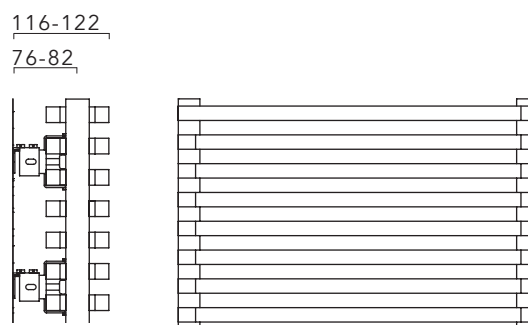

Double

*Saving based on the value of individual items when bought separately.
Order any of our selected valves & matching pipe covers at the same time as your radiator; PROMOV1W (white), PROMOV1C (chrome).

© Sax is an IRSAP Group registered design