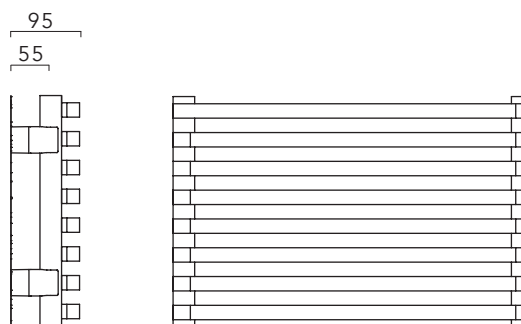

## Stock options White RAL 9016 - Single Horizontal

Height (mm)	Width (mm)	Model	Watts Δt50°C	Btu's Δt50°C	White Ex VAT	White Inc VAT	Colours Ex VAT	Colours Inc VAT
DELIVERY TIMES					48-72 HOURS		UP TO 5 WEEKS	
520	1200	SAXSH521213	799	2726	£446.00	£535.20	£558.00	£669.60
600	900	SAXSH609015	686	2341	£448.00	£537.60	£560.00	£672.00
	1200	SAXSH601215	915	3122	£475.00	£570.00	£594.00	£712.80

Pipe centres left to right	Pipe centres from wall	Depth from wall
width - 30mm	55mm	95mm

Made to order options - Single Horizontal

Height (mm)	Width (mm)	Model	Watts Δt 50°C	Btu's Δt 50°C	White Ex VAT	White Inc VAT	Colours Ex VAT	Colours Inc VAT
DELIVERY TIMES					UP TO 5 WEEKS		UP TO 5 WEEKS	
400	900	SAXSH409010	465	1587	£368.00	£441.60	£460.00	£552.00
	1200	SAXSH401210	621	2119	£386.00	£463.20	£483.00	£579.60
	1500	SAXSH401510	776	2648	£405.00	£486.00	£506.00	£607.20
	1800	SAXSH401810	931	3177	£420.00	£504.00	£525.00	£630.00
520	900	SAXSH529013	599	2044	£420.00	£504.00	£525.00	£630.00
	1500	SAXSH521513	999	3409	£469.00	£562.80	£586.00	£703.20
	1800	SAXSH521813	1199	4091	£487.00	£584.40	£609.00	£730.80
600	1500	SAXSH601515	1144	3903	£502.00	£602.40	£628.00	£753.60
	1800	SAXSH601815	1373	4685	£525.00	£630.00	£656.00	£787.20

## Stock options White RAL 9016 - Double Horizontal

Height (mm)	Width (mm)	Model	Watts Δt 50°C	Btu's Δt 50°C	White Ex VAT	White Inc VAT	Colours Ex VAT	Colours Inc VAT
DELIVERY TIMES					48-72 HOURS		UP TO 5 WEEKS	
520	1200	SAXDH521213	1272	4340	£827.00	£992.40	£1,034.00	£1,240.80
600	900	SAXDH609015	1066	3637	£841.00	£1,009.20	£1,051.00	£1,261.20
	1200	SAXDH601215	1422	4852	£884.00	£1,060.80	£1,105.00	£1,326.00