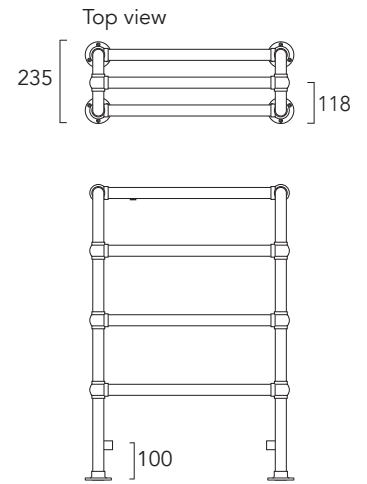

Linton Towel Rail

900mm x 490mm with Chrome Crosshead valves

Antique Bronze

Antique Copper

Bright Nickel

| Pipe centres left to right | Pipe centres from wall | Maximum depth from wall |
|----------------------------|------------------------|-------------------------|
| width - 147mm - valves | 118mm | 235mm |

| Pipe centres left to right | Pipe centres from wall | Depth from wall |
|---------------------------------|------------------------|-----------------|
| width - 122mm (+/- 2mm)- valves | 140mm | 315mm |