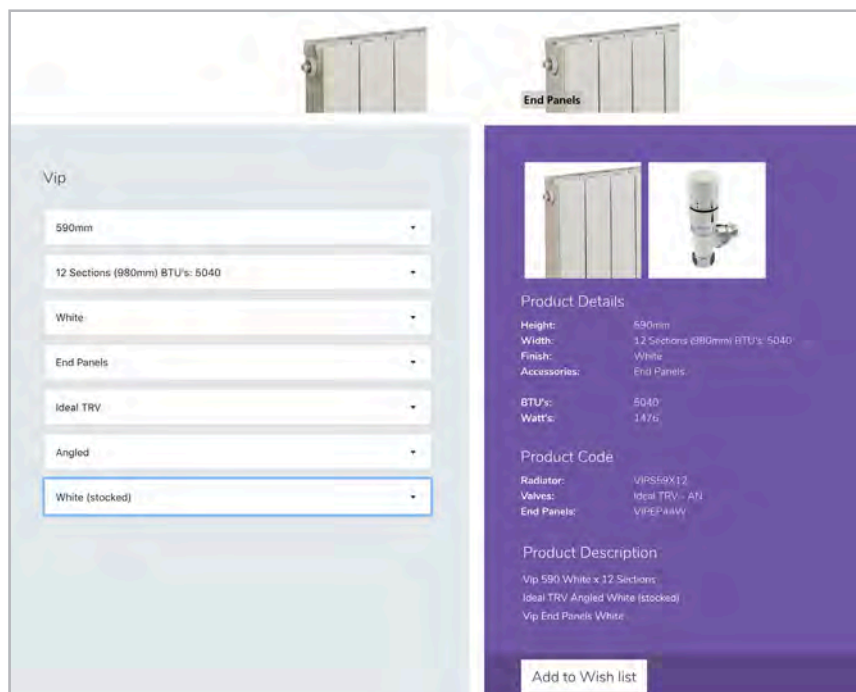

Sectional Stocked Aluminium

All our sectional aluminium is held in stock in the UK. White product can be delivered in 48-72 hours and coloured orders will be finished and delivered in up to 3 weeks. Our most popular sizes are listed in the price tables for other sizes use our online radiator builder or follow the instructions below to specify your radiator.

Choose your radiator using our online radiator builder

Once you know your outputs use our **online radiator builder** to select the best solution for your room. It will take you through the process quickly and easily and allows you to save your ideas to your own Wish List. Go to our website www.theradiatorcompany.co.uk

It is vital to know the correct heat output you need to keep your room warm, use our online Heat Output Calculator to get a guide to your requirements which you can then check with your installer.

Once you know your outputs you can also use the brochure to specify your radiator by following these steps (or call our Customer Services team on 01342 302250 who will help you size your radiator)

Note the space you have in mind for the radiator(s) you need; vertical or horizontal, length, height & depth

- Select a column option and height that fits your space; Calculate the number of Sections you need by dividing the required BTU (Watt) output with the output per section; e.g $4811 \text{ BTUs divided by } 420 = 11.45$, (we always suggest rounding up, as it is better to have too much output, than too little) therefore 12 sections based on Vip 590
- If using that section size does work in the space available, try a different height or alternative aluminium profile
- Once you have calculated the best number and size of section, select your colour. Our Aluminium Radiators are available in a selection of the top 25 most popular colours from the RAL range and 32 special finishes (shown on pages 59 & 215). Please specify your RAL colour or special finish at time of order. White RAL 9010 is our standard for the Vip, Oscar, Vox and Mix, RAL 9016 for the Ottimo.
- Work out the price of your radiator by multiplying the section price by the total number of sections e.g Vip 590 high, 12 sections in RAL 3000 - Flame Red = $\pounds 58.64 \times 12 = \pounds 703.68$ (inc VAT)
- Place your order by using the Sectional Model Code x No. of Sections needed and noting the colour number and name selected; e.g VIP59 X 12 in RAL 3000
- If you have chosen a colour make sure you list the colour number and name

All prices and outputs are given per section in the tables on pages 176-185. Price per section includes plugs, bushes and diverter.

End Panels for the Vip & Oscar must be specified at time of order, please see pages 175 for more information.

Aluminium Colours

All our Sectional Aluminium radiators are available in a selection of the top 25 most popular colours from the RAL range as well as 32 exclusive special finishes.

These radiators provide both the efficiencies of aluminium and a stunning finish.

Available in up to 3 weeks.

Please call **01342 302250** for a RAL or Special Finish chart

For orders of more than 10 radiators in colour or special finishes please allow an extra 10 working days for delivery.