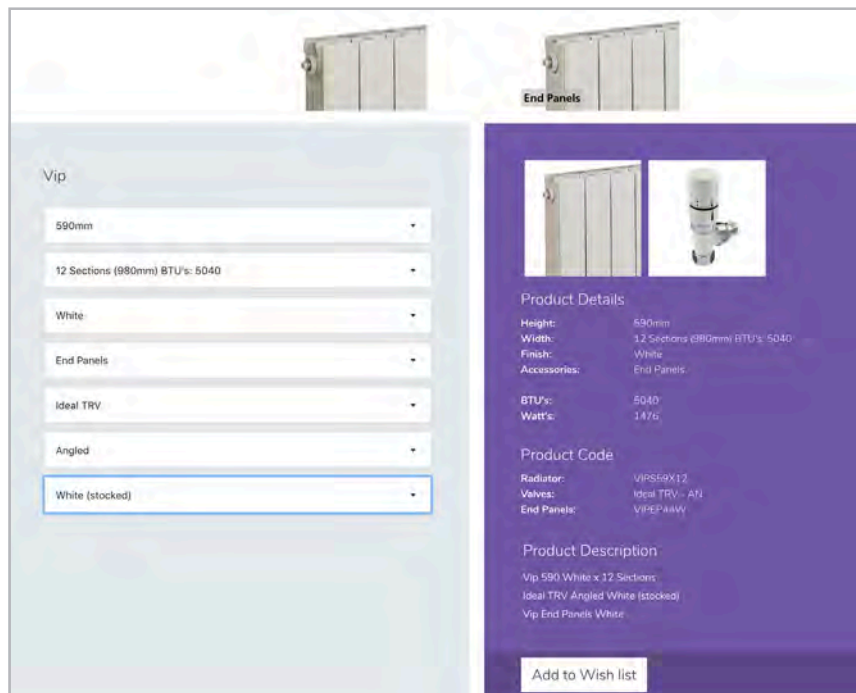

Sectional Stocked Aluminium

All our sectional aluminium is held in stock in the UK. White product can be delivered in 48-72 hours and coloured orders will be finished and delivered in up to 3 weeks. Our most popular sizes are listed in the price tables for other sizes use our online radiator builder or follow the instructions below to specify your radiator.

Choose your radiator using our online radiator builder

Once you know your outputs use our **online radiator builder** to select the best solution for your room. It will take you through the process quickly and easily and allows you to save your ideas to your own Wish List. Go to our website www.theradiatorcompany.co.uk

It is vital to know the correct heat output you need to keep your room warm, use our online Heat Output Calculator to get a guide to your requirements which you can then check with your installer.

Once you know your outputs you can also use the brochure to specify your radiator by following these steps (or call our Customer Services team on 01342 302250 who will help you size your radiator)

Note the space you have in mind for the radiator(s) you need; vertical or horizontal, length, height & depth

- Select a column option and height that fits your space; Calculate the number of Sections you need by dividing the required BTU (Watt) output with the output per section; e.g $4811 \text{ BTUs divided by } 420 = 11.45$, (we always suggest rounding up, as it is better to have too much output, than too little) therefore 12 sections based on Vip 590
- If using that section size does work in the space available, try a different height or alternative aluminium profile
- Once you have calculated the best number and size of section, select your colour. Our Aluminium Radiators are available in a selection of the top 25 most popular colours from the RAL range and 32 special finishes (shown on pages 59 & 215). Please specify your RAL colour or special finish at time of order. White RAL 9010 is our standard for the Vip, Oscar, Vox and Mix, RAL 9016 for the Ottimo.
- Work out the price of your radiator by multiplying the section price by the total number of sections e.g Vip 590 high, 12 sections in RAL 3000 - Flame Red = $£58.64 \times 12 = £703.68$ (inc VAT)
- Place your order by using the Sectional Model Code x No. of Sections needed and noting the colour number and name selected; e.g VIP59 X 12 in RAL 3000
- If you have chosen a colour make sure you list the colour number and name

All prices and outputs are given per section in the tables on pages 176-185. Price per section includes plugs, bushes and diverter.

End Panels for the Vip & Oscar must be specified at time of order, please see pages 175 for more information.

Aluminium Colours

All our Sectional Aluminium radiators are available in a selection of the top 25 most popular colours from the RAL range as well as 32 exclusive special finishes.

These radiators provide both the efficiencies of aluminium and a stunning finish.

Available in up to 3 weeks.

Please call **01342 302250** for a RAL or Special Finish chart

For orders of more than 10 radiators in colour or special finishes please allow an extra 10 working days for delivery.