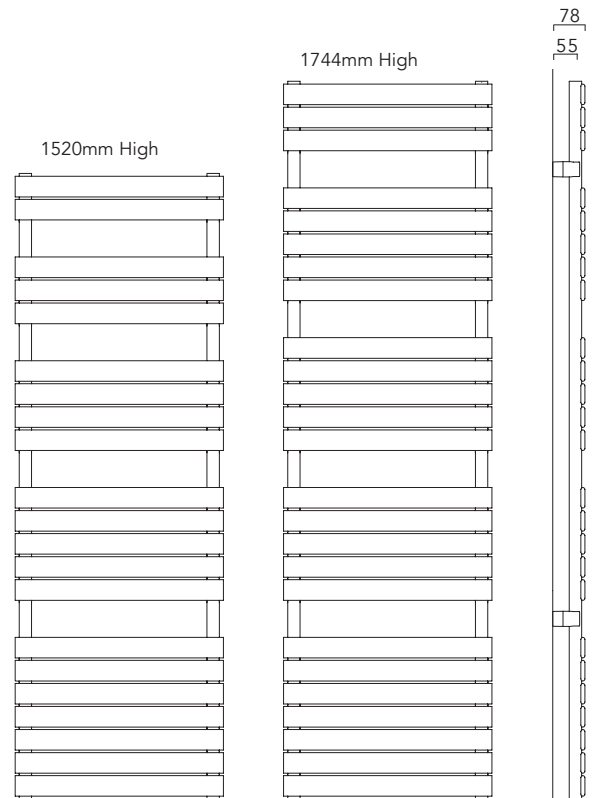

SAVE £40 WHEN YOU BUY OUR CYLINDER KIT WITH ANY TOWEL RAIL ORDER*
QUOTE **PROMOV3** AT TIME OF ORDER

Available in White or Chrome

Pipe centres left to right	Pipe centres from wall	Depth from wall
width - 50mm	55mm	78mm

Stock options White RAL 9016

Height (mm)	Width (mm)	Model	Watts Δt 50°C	Btu's Δt 50°C	White Ex VAT	White Inc VAT	Colours Ex VAT	Colours Inc VAT
DELIVERY TIMES					48-72 HOURS		UP TO 5 WEEKS	
792	506	PIATR7950	412	1406	£229.00	£274.80	£286.00	£343.20
	606	PIATR7960	483	1648	£234.00	£280.80	£293.00	£351.60
1156	506	PIATR1150	558	1904	£280.00	£336.00	£350.00	£420.00
	606	PIATR1160	658	2245	£286.00	£343.20	£358.00	£429.60
1520	506	PIATR1550	718	2450	£320.00	£384.00	£400.00	£480.00
	606	PIATR1560	848	2893	£328.00	£393.60	£410.00	£492.00

Made to order options

Height (mm)	Width (mm)	Model	Watts Δt 50°C	Btu's Δt 50°C	White Ex VAT	White Inc VAT	Colours Ex VAT	Colours Inc VAT
DELIVERY TIMES					UP TO 5 WEEKS		UP TO 5 WEEKS	
792	456	PIATR7945	377	1286	£227.00	£272.40	£284.00	£340.80
	556	PIATR7955	447	1525	£230.00	£276.00	£288.00	£345.60
	756	PIATR7975	588	2006	£239.00	£286.80	£299.00	£358.80
1156	456	PIATR1145	507	1730	£277.00	£332.40	£346.00	£415.20
	556	PIATR1155	608	2074	£282.00	£338.40	£353.00	£423.60
	756	PIATR1175	808	2757	£296.00	£355.20	£370.00	£444.00
1520	456	PIATR1545	654	2231	£317.00	£380.40	£396.00	£475.20
	556	PIATR1555	783	2672	£324.00	£388.80	£405.00	£486.00
	756	PIATR1575	1043	3559	£341.00	£409.20	£426.00	£511.20
1744	456	PIATR1745	766	2614	£347.00	£416.40	£434.00	£520.80
	506	PIATR1750	839	2863	£351.00	£421.20	£439.00	£526.80
	556	PIATR1755	912	3112	£355.00	£426.00	£444.00	£532.80
	606	PIATR1760	986	3364	£358.00	£429.60	£448.00	£537.60
	756	PIATR1775	1206	4115	£374.00	£448.80	£468.00	£561.60