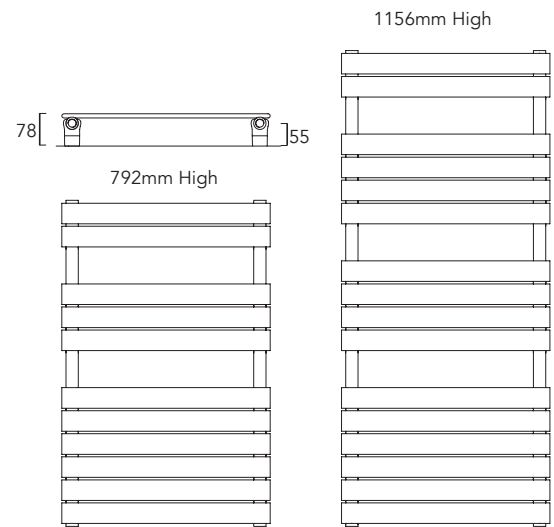

Piano Towel Rail

Dual Fuel options see pages 114-115

1520mm x 506mm in Satinato with Chrome 3 Style Corner valves

Piano Towel Rail shown on page 90

High quality Italian design & manufacture
Steel; 50mm x 10mm flat tubes with 30mm collectors
CE approved & certified to BS EN442

Stock options White RAL 9016

Height (mm)	Width (mm)	Model	Watts Δt 50°C	Btu's Δt 50°C	White Ex VAT	White Inc VAT	Colours Ex VAT	Colours Inc VAT
DELIVERY TIMES					48-72 HOURS		UP TO 5 WEEKS	
792	506	PIATR7950	412	1406	£229.00	£274.80	£286.00	£343.20
	606	PIATR7960	483	1648	£234.00	£280.80	£293.00	£351.60
1156	506	PIATR1150	558	1904	£280.00	£336.00	£350.00	£420.00
	606	PIATR1160	658	2245	£286.00	£343.20	£358.00	£429.60
1520	506	PIATR1550	718	2450	£320.00	£384.00	£400.00	£480.00
	606	PIATR1560	848	2893	£328.00	£393.60	£410.00	£492.00

Made to order options

Height (mm)	Width (mm)	Model	Watts Δt 50°C	Btu's Δt 50°C	White Ex VAT	White Inc VAT	Colours Ex VAT	Colours Inc VAT
DELIVERY TIMES					UP TO 5 WEEKS		UP TO 5 WEEKS	
792	456	PIATR7945	377	1286	£227.00	£272.40	£284.00	£340.80
	556	PIATR7955	447	1525	£230.00	£276.00	£288.00	£345.60
	756	PIATR7975	588	2006	£239.00	£286.80	£299.00	£358.80
1156	456	PIATR1145	507	1730	£277.00	£332.40	£346.00	£415.20
	556	PIATR1155	608	2074	£282.00	£338.40	£353.00	£423.60
	756	PIATR1175	808	2757	£296.00	£355.20	£370.00	£444.00
1520	456	PIATR1545	654	2231	£317.00	£380.40	£396.00	£475.20
	556	PIATR1555	783	2672	£324.00	£388.80	£405.00	£486.00
	756	PIATR1575	1043	3559	£341.00	£409.20	£426.00	£511.20
1744	456	PIATR1745	766	2614	£347.00	£416.40	£434.00	£520.80
	506	PIATR1750	839	2863	£351.00	£421.20	£439.00	£526.80
	556	PIATR1755	912	3112	£355.00	£426.00	£444.00	£532.80
	606	PIATR1760	986	3364	£358.00	£429.60	£448.00	£537.60
	756	PIATR1775	1206	4115	£374.00	£448.80	£468.00	£561.60