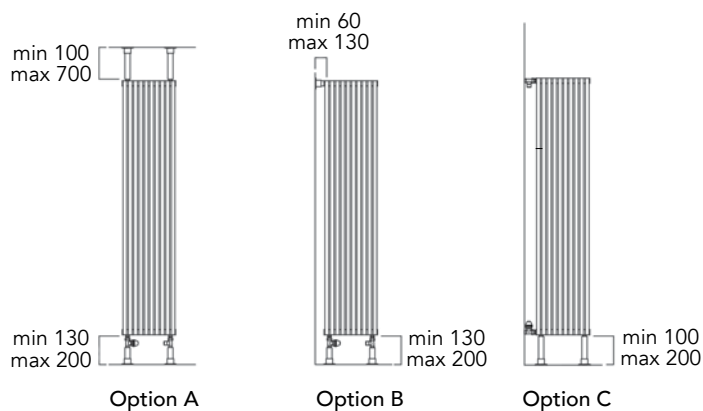

TRC 25 Accessories

Overview

Room Divider, Towel Bar or Hook to suit your TRC 25 radiator.

Finish

Dependent on accessory, see individual pricing tables for finishes.

Delivery

4 weeks for all accessories

Room Divider options (pictured right)

| TRC 25 Bracket Options | | White Ex VAT | Colour Ex VAT | White Inc VAT | Colour Inc VAT |
|------------------------|-------------------------------------|-----------------|------------------|------------------|-------------------|
| TRC25DIVA | TRC 25 Divider Connections Option A | £152.00 | £201.00 | £182.40 | £241.20 |
| TRC25DIVB | TRC 25 Divider Connections Option B | £105.00 | £139.00 | £126.00 | £166.80 |
| TRC25DIVC | TRC 25 Divider Connections Option C | £105.00 | £139.00 | £126.00 | £166.80 |

| Option Type | Minimum Height (mm) | Maximum Width (mm) |
|-------------------------------|------------------------|-----------------------|
| TRC 25 Single Vertical | | |
| A | 1800 | 900 |
| B | 400 | 600 |
| C | 400 | 400 |
| TRC 25 Double Vertical | | |
| A | 1800 | 600 |
| B | 400 | 400 |
| C | 400 | 400 |

Room divider - Option C

Towel Bar & Hook

| Model | Description | Chrome Ex VAT | Chrome Inc VAT |
|---------------|------------------|------------------|-------------------|
| AATBTRC25320C | Towel Bar 320mm | £135.00 | £162.00 |
| AATBTRC25400C | Towel Bar 400mm | £135.00 | £162.00 |
| AATBTRC25470C | Towel Bar 470mm | £146.00 | £175.20 |
| AATHTRC25C | Towel Hook(pair) | £157.00 | £188.40 |