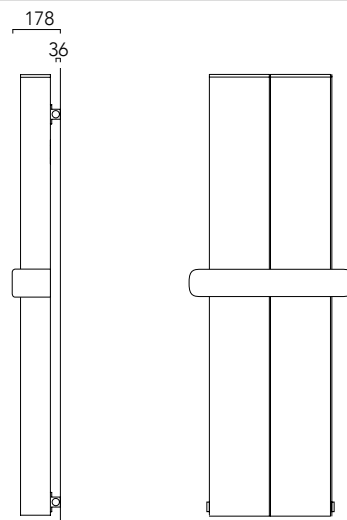

Finish

2 special finishes; Textured Matt Grey, Textured Matt White

Delivery

3-5 working days for all sizes and finishes

All available from stock

Model	Height (mm)	Width (mm)	Watts Δt 50c	BTU's Δt 50c	Colour Ex VAT	Colour Inc VAT
OVABV1631	1600	315	834	2846	£557.00	£668.40
OVABV1831	1800	315	924	3153	£599.00	£718.80

Pipe centres left to right	Pipe centres from wall	Depth from wall
width + valves	36mm	178mm

Tratto shown on page 93

Overview

High quality Italian design & manufacture
Steel with clear perspective towel bar, LED version supplied with a 12v transformer
10 year guarantee, CE approved & certified to BS EN442

Finish

White RAL 9016 as standard, 188 RAL Colours and 32 Special Finishes
Please call **01342 302250** for a RAL or Special Finish chart

Delivery

Made to Order: Up to 5 weeks

Tratto

Model	Height (mm)	Width (mm)	Watts Δt 50°C	Btu's Δt 50°C	White Ex VAT	Colours Ex VAT	White Inc VAT	Colours Inc VAT
TRAT1245	1200	450	555	1894	£1,891.00	£2,364.00	£2,269.20	£2,836.80
TRAT1645	1600	450	690	2354	£2,216.00	£2,770.00	£2,659.20	£3,324.00

Pipe centres left to right	Pipe centres from wall	Depth from wall
50mm	58mm	332mm