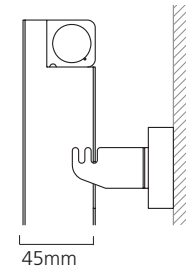

Torré **NEW**

Horizontal 600mm x 956mm in Textured Matt White RAL 9016 with White Ideal TRV's

Vertical 1800mm x 356mm in Grey RAL 9007 with Chrome Corner Ideal TRV's

Torré shown on pages 32-33

High quality Italian design & manufacture.
Ultra slimline extruded Aluminium profile with a curved edge
CE approved & certified to BS EN442

SAVE £30 WHEN YOU BUY OUR IDEAL TRV KIT WITH ANY DESIGNER ORDER*
QUOTE **PROMOV1** AT TIME OF ORDER
Available in White or Chrome

Pipe centres left to right	Pipe centres from wall	Depth from wall
width + valves	65mm	96mm

Stock options White RAL 9016 - Horizontal

Height (mm)	Width (mm)	Model	Watts Δt 50°C	Btu's Δt 50°C	White Ex VAT	White Inc VAT	Colour Ex VAT	Colour Inc VAT
DELIVERY TIMES					48-72 HOURS		UP TO 3 WEEKS	
500	956	TORR509508H	877	2992	£553.00	£663.60	£691.00	£829.20
	1196	TORR501110H	1097	3743	£690.00	£828.00	£863.00	£1,035.60
	1436	TORR501412H	1316	4490	£831.00	£997.20	£1,039.00	£1,246.80
600	956	TORR609508H	1007	3436	£583.00	£699.60	£729.00	£874.80
	1196	TORR601110H	1259	4296	£731.00	£877.20	£914.00	£1,096.80
	1436	TORR601412H	1510	5152	£878.00	£1,053.60	£1,098.00	£1,317.60

Stock options White RAL 9016 - Vertical

Height (mm)	Width (mm)	Model	Watts Δt 50°C	Btu's Δt 50°C	White Ex VAT	White Inc VAT	Colour Ex VAT	Colour Inc VAT
DELIVERY TIMES					48-72 HOURS		UP TO 3 WEEKS	
1500	356	TORR153503V	784	2675	£424.00	£508.80	£530.00	£636.00
	476	TORR154704V	1045	3566	£565.00	£678.00	£707.00	£848.40
	596	TORR155905V	1306	4456	£705.00	£846.00	£881.00	£1,057.20
1800	356	TORR183503V	911	3108	£446.00	£535.20	£558.00	£669.60
	476	TORR184704V	1265	4316	£594.00	£712.80	£743.00	£891.60
	596	TORR185905V	1527	5210	£741.00	£889.20	£927.00	£1,112.40