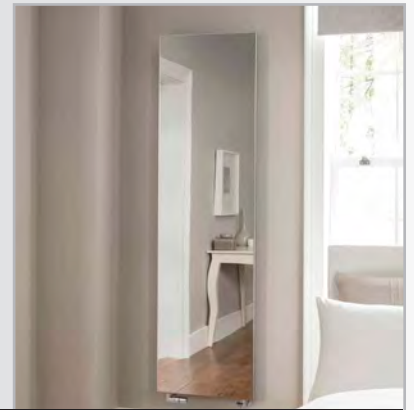

Relax vertical shown on page 55

High quality Italian design & manufacture.
Steel; Slimline round tube on tube radiator cloaked in a steel cover
CE approved & certified to BS EN442

White RAL 9016 as standard, 25 RAL colours plus 32 Special Finishes
Please call **01342 302250** for a RAL or Special Finish chart

Stock White RAL 9016: 48-72 Hours

Made to Order sizes & colours: Up to 5 weeks for white & colours
Up to 8 weeks for Polished Stainless Steel

Relax vertical	Pipe centres left to right	Pipe centres from wall	Depth from wall
Single vertical	width - 109mm	55mm	88mm

SAVE £30 WHEN YOU BUY OUR IDEAL TRV KIT WITH ANY DESIGNER ORDER*
QUOTE **PROMOV1** AT TIME OF ORDER

Available in White or Chrome

Stock options White RAL 9016 - Single Vertical

Height (mm)	Width (mm)	Model	Watts Δt 50°C	Btu's Δt 50°C	White Ex VAT	White Inc VAT	Colours Ex VAT	Colours Inc VAT
DELIVERY TIMES					48-72 HOURS		UP TO 5 WEEKS	
1853	517	RELASV1851	1178	4019	£839.00	£1,006.80	£1,049.00	£1,258.80
	653	RELASV1865	1519	5183	£915.00	£1,098.00	£1,144.00	£1,372.80

Made to order options - Inox Single Vertical

Height (mm)	Width (mm)	Model	Watts Δt 50°C	Btu's Δt 50°C	Polished Stainless Steel Ex VAT	Polished Stainless Steel Inc VAT
DELIVERY TIMES					UP TO 8 WEEKS	
1553	381	REINSV1538	489	1668	£1,705.00	£2,046.00
	517	REINSV1551	689	2351	£1,818.00	£2,181.60
	653	REINSV1565	888	3030	£1,895.00	£2,274.00
1853	381	REINSV1838	586	1999	£2,017.00	£2,420.40
	517	REINSV1851	825	2815	£2,211.00	£2,653.20
	653	REINSV1865	1063	3627	£2,365.00	£2,838.00
2053	381	REINSV2038	650	2218	£2,130.00	£2,556.00
	517	REINSV2051	915	3122	£2,365.00	£2,838.00
	653	REINSV2065	1180	4026	£2,523.00	£3,027.60

Made to order options - Single Vertical

Height (mm)	Width (mm)	Model	Watts Δt 50°C	Btu's Δt 50°C	White Ex VAT	White Inc VAT	Colours Ex VAT	Colours Inc VAT
DELIVERY TIMES					UP TO 5 WEEKS		UP TO 5 WEEKS	
1553	381	RELASV1538	699	2385	£613.00	£735.60	£766.00	£919.20
	517	RELASV1551	984	3357	£699.00	£838.80	£874.00	£1,048.80
	653	RELASV1565	1269	4330	£767.00	£920.40	£959.00	£1,150.80
1853	381	RELASV1838	837	2856	£668.00	£801.60	£835.00	£1,002.00

Relax vertical	Pipe centres left to right	Pipe centres from wall	Depth from wall
Double vertical	width - 109mm	79mm - 89mm	112mm - 122mm

Stock options White RAL 9016 - Double Vertical

Height (mm)	Width (mm)	Model	Watts Δt 50°C	Btu's Δt 50°C	White Ex VAT	White Inc VAT	Colours Ex VAT	Colours Inc VAT
DELIVERY TIMES					48-72 HOURS		UP TO 5 WEEKS	
1853	517	RELADV1851	1477	5040	£1,055.00	£1,266.00	£1,319.00	£1,582.80
	653	RELADV1865	1817	6200	£1,294.00	£1,552.80	£1,618.00	£1,941.60

Made to order options - Double Vertical

Height (mm)	Width (mm)	Model	Watts Δt 50°C	Btu's Δt 50°C	White Ex VAT	White Inc VAT	Colours Ex VAT	Colours Inc VAT
DELIVERY TIMES					UP TO 5 WEEKS		UP TO 5 WEEKS	
1553	381	RELADV1538	1017	3470	£824.00	£988.80	£1,030.00	£1,236.00
	517	RELADV1551	1431	4883	£904.00	£1,084.80	£1,130.00	£1,356.00
	653	RELADV1565	1591	5428	£980.00	£1,176.00	£1,225.00	£1,470.00
1853	381	RELADV1838	1050	3583	£883.00	£1,059.60	£1,104.00	£1,324.80

Made to order options - Inox Double Vertical

Height (mm)	Width (mm)	Model	Watts Δt 50°C	Btu's Δt 50°C	Polished Stainless Steel Ex VAT	Polished Stainless Steel Inc VAT
DELIVERY TIMES					UP TO 8 WEEKS	
1553	381	REINDV1538	712	2429	£2,355.00	£2,826.00
	517	REINDV1551	1002	3419	£2,437.00	£2,924.40
	653	REINDV1565	1114	3801	£2,600.00	£3,120.00
1853	381	REINDV1838	735	2508	£2,765.00	£3,318.00
	517	REINDV1851	1034	3528	£3,009.00	£3,610.80
	653	REINDV1865	1272	4340	£3,169.00	£3,802.80
2053	381	REINDV2038	778	2655	£2,928.00	£3,513.60
	517	REINDV2051	1095	3736	£3,220.00	£3,864.00
	653	REINDV2065	1397	4767	£3,416.00	£4,099.20