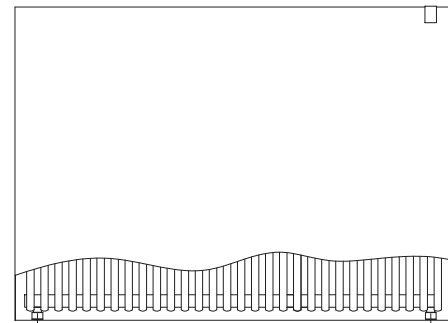

Double

112-122
79-89

*Saving based on the value of individual items when bought separately. Order any of our selected valves & matching pipe covers at the same time as your radiator; PROMOV1W (white), PROMOV1C (chrome).