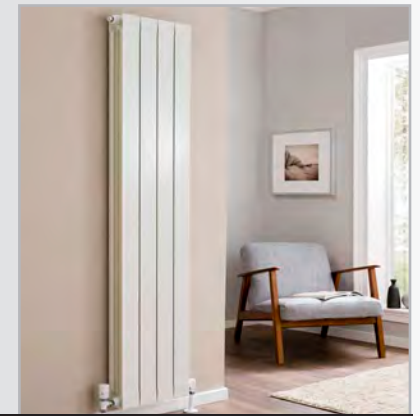

**SAVE £30** WHEN YOU BUY OUR IDEAL TRV KIT WITH ANY ALUMINIUM ORDER\* QUOTE **PROMOV1** AT TIME OF ORDER

Available in White or Chrome