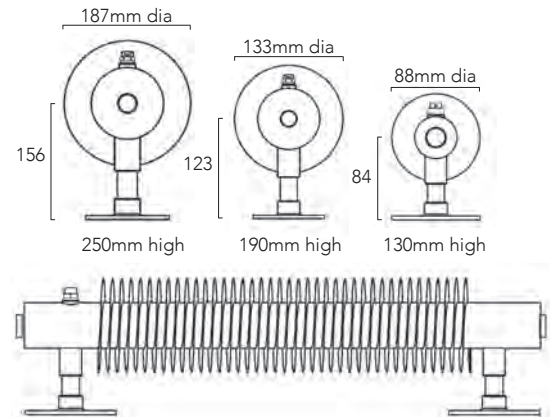

Halo

Horizontal 133 diameter x 2000 in Matt Black 9005

Vertical 1800mm x 155mm diameter, shown in Metallic Silver with Pistol TRV's.

Halo shown on page 56-57

High quality Italian design & manufacture.
Steel; 87mm, 133mm, 155mm 180mm & 187mm fins
CE approved & certified to BS EN442

SAVE £30 WHEN YOU BUY OUR IDEAL TRV KIT WITH ANY DESIGNER ORDER* QUOTE **PROMOV1** AT TIME OF ORDER

Available in White or Chrome

Halo Horizontal	Pipe centres left to right	Pipe centres from wall
Halo 130mm	width + valves	minimum of 65mm
Halo 190mm	width + valves	minimum of 90mm
Halo 250mm	width + valves	minimum of 120mm

Made to order options - Horizontal Chrome

Height (mm)	Width (mm)	Model	Watts Δt 50°C	BTU's Δt 50°C	Chrome Ex VAT	Chrome Inc VAT
DELIVERY TIMES					UP TO 9 WEEKS	
190	1000	HALO1910C	353	1204	£738.00	£885.60
	1500	HALO1915C	542	1849	£898.00	£1,077.60
	2000	HALO1920C	731	2494	£1,104.00	£1,324.80
250	1000	HALO2510C	874	2982	£894.00	£1,072.80
	1500	HALO2515C	1311	4473	£1,339.00	£1,606.80
	2000	HALO2520C	1733	5913	£1,787.00	£2,144.40

Halo Vertical	Pipe centres left to right	Pipe centres from wall	Depth from wall
Halo 155mm	60mm	148mm	225mm

Made to order options - Vertical White & Colours

Height (mm)	Width (mm)	Model	Watts Δt 50°C	BTU's Δt 50°C	Matt White Ex VAT	Matt White Inc VAT	Colour & Finishes Ex VAT	Colour & Finishes Inc VAT
DELIVERY TIMES					UP TO 5 WEEKS		UP TO 7 WEEKS	
1500	155	HALOV1515	865	2951	£845.00	£1,014.00	£1,056.00	£1,267.20
1800	155	HALOV1815	1040	3548	£1,013.00	£1,215.60	£1,266.00	£1,519.20
2000	155	HALOV2015	1153	3934	£1,130.00	£1,356.00	£1,413.00	£1,695.60