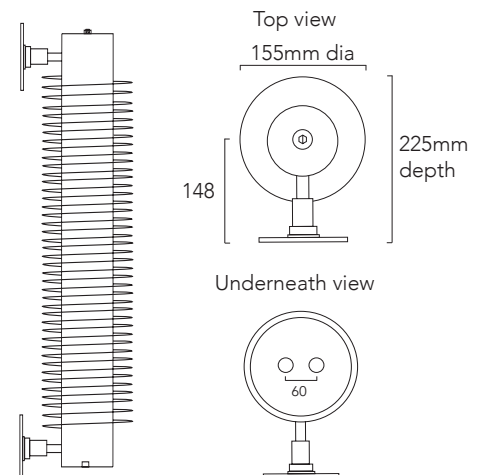

Made to order options - Horizontal Chrome

Height (mm)	Width (mm)	Model	Watts Δt 50°C	BTU's Δt 50°C	Chrome Ex VAT	Chrome Inc VAT
DELIVERY TIMES					UP TO 9 WEEKS	
190	1000	HALO1910C	353	1204	£738.00	£885.60
	1500	HALO1915C	542	1849	£898.00	£1,077.60
	2000	HALO1920C	731	2494	£1,104.00	£1,324.80
250	1000	HALO2510C	874	2982	£894.00	£1,072.80
	1500	HALO2515C	1311	4473	£1,339.00	£1,606.80
	2000	HALO2520C	1733	5913	£1,787.00	£2,144.40

Made to order options - Horizontal Electric

Height (mm)	Width (mm)	Model	Watts Δt 50°C	Matt White Ex VAT	Matt White Inc VAT	Colour & Finishes Ex VAT	Colour & Finishes Inc VAT	Chrome Ex VAT	Chrome Inc VAT	
DELIVERY TIMES					UP TO 7 WEEKS		UP TO 7 WEEKS		UP TO 9 WEEKS	
180	1015	HALOE1810	500	£729.00	£874.80	£911.00	£1,093.20	£1,033.00	£1,239.60	
	1515	HALOE1815	750	£912.00	£1,094.40	£1,140.00	£1,368.00	£1,284.00	£1,540.80	
	2015	HALOE1820	1000	£1,114.00	£1,336.80	£1,393.00	£1,671.60	£1,623.00	£1,947.60	

Halo Vertical	Pipe centres left to right	Pipe centres from wall	Depth from wall
Halo 155mm	60mm	148mm	225mm

Made to order options - Vertical White & Colours

Height (mm)	Width (mm)	Model	Watts Δt 50°C	BTU's Δt 50°C	Matt White Ex VAT	Matt White Inc VAT	Colour & Finishes Ex VAT	Colour & Finishes Inc VAT
DELIVERY TIMES					UP TO 5 WEEKS		UP TO 7 WEEKS	
1500	155	HALOV1515	865	2951	£845.00	£1,014.00	£1,056.00	£1,267.20
1800	155	HALOV1815	1040	3548	£1,013.00	£1,215.60	£1,266.00	£1,519.20
2000	155	HALOV2015	1153	3934	£1,130.00	£1,356.00	£1,413.00	£1,695.60

Made to order options - Vertical Chrome

Height (mm)	Width (mm)	Model	Watts Δt 50°C	BTU's Δt 50°C	Chrome Ex VAT	Chrome Inc VAT
DELIVERY TIMES					UP TO 9 WEEKS	
1500	155	HALOV1515C	761	2597	£1,394.00	£1,672.80
1800	155	HALOV1815C	915	3122	£1,694.00	£2,032.80
2000	155	HALOV2015C	1015	3463	£1,884.00	£2,260.80