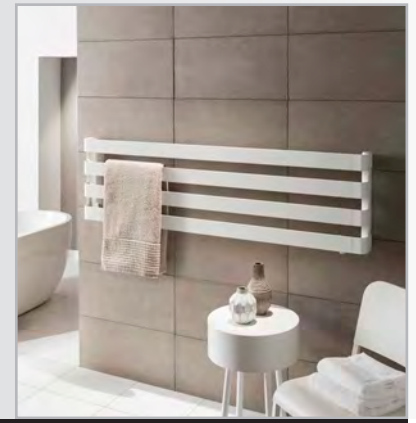

# BDO Step

BDO Step 430mm x 1500mm shown in White Pearl

# BDO Step shown on page 88

reddot award 2014  
winner

High quality Italian design & manufacture

Aluminium; horizontal towel rail

10 year guarantee, CE approved & certified to BS EN442

White Pearl, Chrome & Black Chrome

Made to Order:

Up to 5 weeks: White Pearl & Chrome, 7 weeks: Black Chrome

**SAVE £40** WHEN YOU BUY OUR **CYLINDER KIT** WITH ANY TOWEL RAIL ORDER\*  
QUOTE **PROMOV3** AT TIME OF ORDER

Available in White or Chrome

Pipe centres left to right	Pipe centres from wall	Depth from wall
width - 224mm	60mm - 67mm	107mm - 114mm

Made to order options - White Pearl

Height (mm)	Width (mm)	Model	Watts Δt 50°C	Btu's Δt 50°C	White Pearl Ex VAT	White Pearl Inc VAT
DELIVERY TIMES			UP TO 5 WEEKS			
310	1500	STEBDO3115WP	466	1590	£1,108.00	£1,329.60
	1800	STEBDO3118WP	559	1907	£1,133.00	£1,359.60
430	1500	STEBDO4315WP	624	2129	£1,322.00	£1,586.40
	1800	STEBDO4318WP	749	2556	£1,496.00	£1,795.20