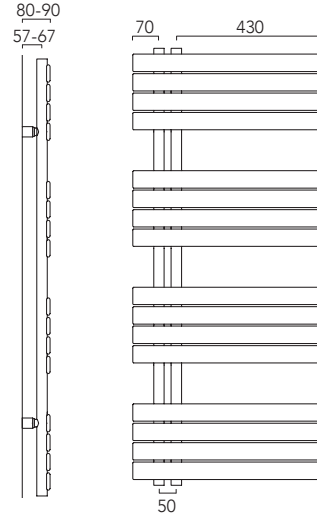

Sitar Lato shown on page 97

High quality Italian design & manufacture.
Steel: 23mm cross tubes
CE approved & certified to BS EN442

White RAL 9016 as standard, 188 RAL Colours and 32 Special Finishes
Please call **01342 302250** for a RAL or Special Finish chart

Stock White RAL 9016: 48-72 Hours
Made to Order sizes & colours: Up to 5 weeks

Stock options White RAL 9016

Height (mm)	Width (mm)	Model	Watts Δt 50°C	Btu's Δt 50°C	White Ex VAT	White Inc VAT	Colours Ex VAT	Colours Inc VAT
DELIVERY TIMES					48-72 HOURS		UP TO 5 WEEKS	
832	500	SITLAT8350	373	1273	£250.00	£300.00	£313.00	£375.60
	600	SITLAT8360	443	1512	£258.00	£309.60	£323.00	£387.60
1348	500	SITLAT1350	593	2023	£307.00	£368.40	£384.00	£460.80
	600	SITLAT1360	693	2365	£317.00	£380.40	£396.00	£475.20

Made to order options

Height (mm)	Width (mm)	Model	Watts Δt 50°C	Btu's Δt 50°C	White Ex VAT	White Inc VAT	Colours Ex VAT	Colours Inc VAT
DELIVERY TIMES					UP TO 5 WEEKS		UP TO 5 WEEKS	
832	700	SITLAT8370	515	1757	£273.00	£327.60	£341.00	£409.20
1348	700	SITLAT1370	794	2709	£336.00	£403.20	£420.00	£504.00
1778	500	SITLAT1750	754	2573	£366.00	£439.20	£458.00	£549.60
	600	SITLAT1760	883	3013	£382.00	£458.40	£478.00	£573.60
	700	SITLAT1770	1014	3460	£404.00	£484.80	£505.00	£606.00

*Saving based on the value of individual items when bought separately. Order any of our selected valves & matching pipe covers at the same time as your radiator; PROMOV3W (white), PROMOV3C (chrome).