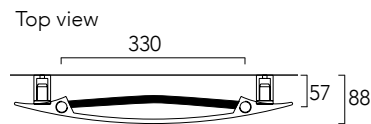

Model	Height (mm)	Width (mm)	Watts Δt 50°C	Btu's Δt 50°C	White Ex VAT	White Inc VAT
EXTR1250MW	1200	500	550	1877	£619.00	£742.80
EXTR1550MW	1500	500	671	2289	£725.00	£870.00
EXTR1850MW	1800	500	752	2566	£819.00	£982.80

Pipe centres left to right	Pipe centres from wall	Depth from wall
330mm	57mm	88mm