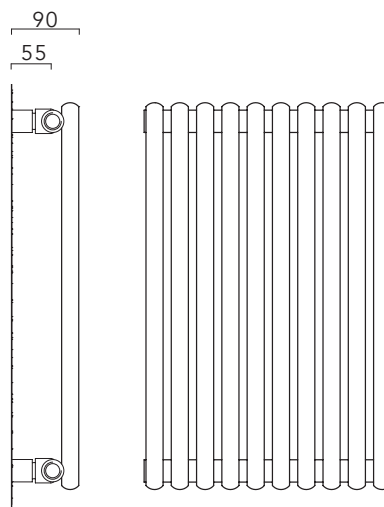

Single

Underneath Connections	Ex VAT	Inc VAT
B2CONN	£108.00	£129.60
Underneath Connections are made to order only, stock lines are BOE.		
Underneath Connections pipe centres = width - 62mm		

Made to order options - Single Vertical

Height (mm)	Width (mm)	Model	Watts Δt 50°C	Btu's Δt 50°C	White Ex VAT	White Inc VAT	Colours Ex VAT	Colours Inc VAT
DELIVERY TIMES					UP TO 5 WEEKS		UP TO 5 WEEKS	
520	300	SITASV523009	235	802	£238.00	£285.60	£298.00	£357.60
	402	SITASV524012	313	1068	£263.00	£315.60	£329.00	£394.80
	504	SITASV525015	392	1338	£289.00	£346.80	£361.00	£433.20
	606	SITASV526018	470	1604	£313.00	£375.60	£391.00	£469.20
	708	SITASV527021	548	1870	£337.00	£404.40	£421.00	£505.20
650	300	SITASV653009	284	969	£244.00	£292.80	£305.00	£366.00
	606	SITASV656018	569	1941	£322.00	£386.40	£403.00	£483.60
	708	SITASV657021	664	2266	£347.00	£416.40	£434.00	£520.80
750	300	SITASV753009	322	1099	£251.00	£301.20	£314.00	£376.80
	402	SITASV754012	430	1467	£276.00	£331.20	£345.00	£414.00
	504	SITASV755015	537	1832	£307.00	£368.40	£384.00	£460.80
	606	SITASV756018	644	2197	£338.00	£405.60	£423.00	£507.60
920	232	SITASV922307	300	1024	£237.00	£284.40	£296.00	£355.20
	300	SITASV923009	385	1314	£256.00	£307.20	£320.00	£384.00
	402	SITASV924012	514	1754	£284.00	£340.80	£355.00	£426.00

Height (mm)	Width (mm)	Model	Watts Δt 50°C	Btu's Δt 50°C	White Ex VAT	White Inc VAT	Colours Ex VAT	Colours Inc VAT
DELIVERY TIMES					UP TO 5 WEEKS		UP TO 5 WEEKS	
920	504	SITASV925015	642	2191	£313.00	£375.60	£391.00	£469.20
	606	SITASV926018	770	2627	£348.00	£417.60	£435.00	£522.00
	708	SITASV927021	899	3067	£372.00	£446.40	£465.00	£558.00
	810	SITASV928124	1027	3504	£398.00	£477.60	£498.00	£597.60
1220	232	SITASV122307	384	1310	£245.00	£294.00	£306.00	£367.20
	300	SITASV123009	494	1686	£266.00	£319.20	£333.00	£399.60
	708	SITASV127021	1153	3934	£394.00	£472.80	£493.00	£591.60
1520	810	SITASV128124	1318	4497	£424.00	£508.80	£530.00	£636.00
	708	SITASV157021	1401	4780	£416.00	£499.20	£520.00	£624.00
1820	810	SITASV158124	1601	5463	£449.00	£538.80	£561.00	£673.20
	810	SITASV188124	1882	6421	£470.00	£564.00	£588.00	£705.60
2020	232	SITASV202307	603	2057	£265.00	£318.00	£331.00	£397.20
	300	SITASV203009	775	2644	£291.00	£349.20	£364.00	£436.80
	708	SITASV207021	1808	6169	£447.00	£536.40	£559.00	£670.80
	810	SITASV208124	2066	7049	£487.00	£584.40	£609.00	£730.80

*Saving based on the value of individual items when bought separately. Order any of our selected valves & matching pipe covers at the same time as your radiator; PROMOV1W (white), PROMOV1C (chrome).