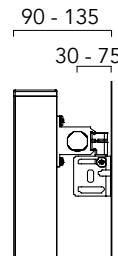

Finish

3 Special finishes; White RAL 9016,
Grey RAL 9006 & Black RAL 9005.
Please call **01342 302250** for a RAL chart

Delivery

3-5 working days for all sizes and finishes

Horizontal - White & Grey All available from stock

Model	Height (mm)	Width (mm)	Watts Δt 50°C	Btu's Δt 50°C	White Ex VAT	Grey Ex VAT	White Inc VAT	Grey Inc VAT
KURH6071	600	715	776	2648	£387.00	£447.00	£464.40	£536.40
KURH6010	600	1075	1164	3972	£564.00	£649.00	£676.80	£778.80
KURH6011	600	1195	1293	4412	£624.00	£718.00	£748.80	£861.60
KURH6014	600	1435	1551	5292	£746.00	£857.00	£895.20	£1,028.40

Horizontal - Black All available from stock

Model	Height (mm)	Width (mm)	Watts Δt 50°C	Btu's Δt 50°C	Black Ex VAT	Black Inc VAT
KURH6071	600	715	776	2648	£447.00	£536.40
KURH6010	600	1075	1164	3972	£649.00	£778.80
KURH6011	600	1195	1293	4412	£718.00	£861.60
KURH6014	600	1435	1551	5292	£857.00	£1,028.40

Pipe centres left to right	Pipe centres from wall	Depth from wall
width - 15mm + valves	30mm to 75mm	90mm to 135mm