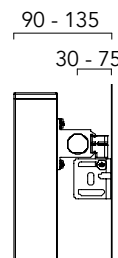

Model	Height (mm)	Width (mm)	Watts Δt 50°C	Btu's Δt 50°C	White Ex VAT	Grey Ex VAT	White Inc VAT	Grey Inc VAT
KURH6071	600	715	776	2648	£387.00	£447.00	£464.40	£536.40
KURH6010	600	1075	1164	3972	£564.00	£649.00	£676.80	£778.80
KURH6011	600	1195	1293	4412	£624.00	£718.00	£748.80	£861.60
KURH6014	600	1435	1551	5292	£746.00	£857.00	£895.20	£1,028.40

Horizontal - Black All available from stock

Model	Height (mm)	Width (mm)	Watts Δt 50°C	Btu's Δt 50°C	Black Ex VAT	Black Inc VAT
KURH6071	600	715	776	2648	£447.00	£536.40
KURH6010	600	1075	1164	3972	£649.00	£778.80
KURH6011	600	1195	1293	4412	£718.00	£861.60
KURH6014	600	1435	1551	5292	£857.00	£1,028.40

Vertical - White & Grey All available from stock

Model	Height (mm)	Width (mm)	Watts Δt 50°C	Btu's Δt 50°C	White Ex VAT	Grey Ex VAT	White Inc VAT	Grey Inc VAT
KURV1535	1575	355	822	2805	£391.00	£450.00	£469.20	£540.00
KURV1547	1575	475	1095	3736	£508.00	£584.00	£609.60	£700.80
KURV1559	1575	595	1369	4671	£624.00	£718.00	£748.80	£861.60
KURV1835	1825	355	921	3142	£435.00	£501.00	£522.00	£601.20
KURV1847	1825	475	1228	4190	£567.00	£652.00	£680.40	£782.40
KURV1859	1825	595	1535	5237	£698.00	£803.00	£837.60	£963.60

Vertical - Black All available from stock

Model	Height (mm)	Width (mm)	Watts Δt 50°C	Btu's Δt 50°C	Black Ex VAT	Black Inc VAT
KURV1835	1825	355	921	3142	£501.00	£601.20
KURV1847	1825	475	1228	4190	£652.00	£782.40
KURV1859	1825	595	1535	5237	£803.00	£963.60