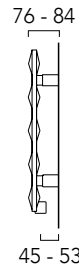

Finish

White RAL 9016 as standard, 188 RAL Colours and 8 Special Finishes
Please call **01342 302250** for a RAL or Special Finish chart

Delivery

Stock Sizes: 3-5 working days (shown in **bold**)

Made to Order: 4 weeks: White, 6 weeks: Colours

Horizontal

Stocked lines in **bold**

Model	Height (mm)	Width (mm)	Watts Δt 50°C	Btu's Δt 50°C	White Ex VAT	Colour Ex VAT	White Inc VAT	Colour Inc VAT
ARROH3290	325	900	281	959	£414.00	£549.00	£496.80	£658.80
ARROH3212	325	1200	376	1283	£439.00	£581.00	£526.80	£697.20
ARROH3215	325	1500	470	1604	£459.00	£608.00	£550.80	£729.60
ARROH4112	410	1200	474	1617	£464.00	£615.00	£556.80	£738.00
ARROH4115	410	1500	570	1945	£484.00	£642.00	£580.80	£770.40

Arrow Horizontal	Pipe centres left to right	Pipe centres from wall	Depth from wall
Arrow Horizontal	width - 70mm	45mm - 53mm	76mm - 84mm

Vertical

Stocked lines in **bold**

Model	Height (mm)	Width (mm)	Watts Δt 50°C	Btu's Δt 50°C	White Ex VAT	Colour Ex VAT	White Inc VAT	Colour Inc VAT
ARROV1532	1500	325	460	1570	£459.00	£608.00	£550.80	£729.60
ARROV1541	1500	410	575	1962	£484.00	£642.00	£580.80	£770.40
ARROV1832	1800	325	549	1873	£497.00	£659.00	£596.40	£790.80
ARROV1841	1800	410	686	2341	£532.00	£705.00	£638.40	£846.00

Arrow Vertical	Pipe centres left to right	Pipe centres from wall	Depth from wall
Arrow Vertical	width - 70mm	45mm - 53mm	76mm - 84mm