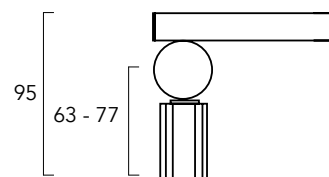

## Delivery

Stock Sizes: 3-5 working days (shown in **bold**)  
Made to Order: 4 weeks: White, 5 weeks: Colours

### Stocked lines in bold

Model	Height (mm)	Width (mm)	Watts Δt 50°C	Btu's Δt 50°C	White Ex VAT	Colour Ex VAT	White Inc VAT	Colour Inc VAT
INGOBDO3912	392	1200	481	1641	<b>£475.00</b>	£642.00	<b>£570.00</b>	£770.40
INGOBDO3914	392	1400	561	1914	<b>£502.00</b>	£678.00	<b>£602.40</b>	£813.60
INGOBDO3916	392	1600	641	2187	<b>£531.00</b>	£717.00	<b>£637.20</b>	£860.40
INGOBDO5812	584	1200	673	2296	<b>£584.00</b>	£789.00	<b>£700.80</b>	£946.80
INGOBDO5814	584	1400	785	2678	<b>£621.00</b>	£838.00	<b>£745.20</b>	£1,005.60
INGOBDO5816	584	1600	898	3064	<b>£655.00</b>	£885.00	<b>£786.00</b>	£1,062.00

Pipe centres left to right	Pipe centres from wall	Depth from wall
width - 40mm	63mm - 77mm	95mm