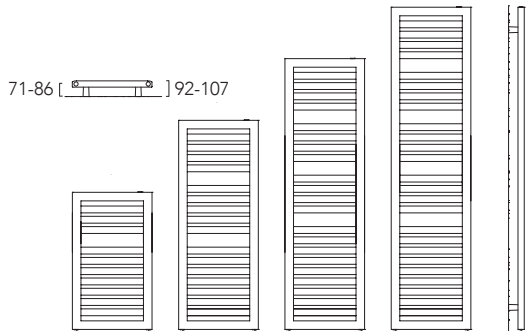

Pipe centres left to right	Pipe centres from wall	Depth from wall
width - 44mm	71mm - 86mm	92mm - 107mm

Stock options White RAL 9016

Height (mm)	Width (mm)	Model	Watts Δt 50°C	Btu's Δt 50°C	White Ex VAT	White Inc VAT	Colours Ex VAT	Colours Inc VAT
DELIVERY TIMES					48-72 HOURS		UP TO 5 WEEKS	
1224	500	PULS1250	604	2061	£345.00	£414.00	£431.00	£517.20
	600	PULS1260	710	2423	£357.00	£428.40	£446.00	£535.20

Stock White RAL 9016: 48-72 Hours

Made to Order sizes & colours: Up to 5 weeks

Stock options White RAL 9016

Height (mm)	Width (mm)	Model	Watts Δt 50°C	Btu's Δt 50°C	White Ex VAT	White Inc VAT	Colours Ex VAT	Colours Inc VAT
DELIVERY TIMES					48-72 HOURS		UP TO 5 WEEKS	
373	1220	SITBDO3712	517	1764	£331.00	£397.20	£414.00	£496.80
	1520	SITBDO3715	647	2208	£398.00	£477.60	£498.00	£597.60
543	1220	SITBDO5412	776	2648	£414.00	£496.80	£518.00	£621.60
	1520	SITBDO5415	967	3299	£462.00	£554.40	£578.00	£693.60

Made to order options

Height (mm)	Width (mm)	Model	Watts Δt 50°C	Btu's Δt 50°C	White Ex VAT	White Inc VAT	Colours Ex VAT	Colours Inc VAT
DELIVERY TIMES					UP TO 5 WEEKS		UP TO 5 WEEKS	
373	520	SITBDO3752	240	819	£230.00	£276.00	£288.00	£345.60
543	520	SITBDO5452	360	1228	£265.00	£318.00	£331.00	£397.20
985	520	SITBDO9852	646	2204	£364.00	£436.80	£455.00	£546.00
	1220	SITBDO9812	1383	4719	£563.00	£675.60	£704.00	£844.80
	1520	SITBDO9815	1716	5855	£621.00	£745.20	£776.00	£931.20