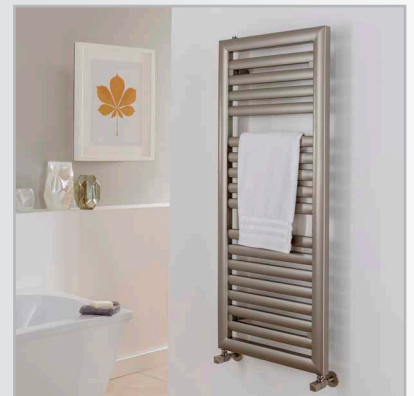

Pulsar

Dual Fuel options see pages 114-115

1224mm x 500mm in Platinum with Nickel Mini Cube valves

Pulsar shown on page 100

High quality Italian design & manufacture.
Steel; frame style, elliptical cross tubes
CE approved & certified to BS EN442

Pipe centres left to right	Pipe centres from wall	Depth from wall
width - 44mm	71mm - 86mm	92mm - 107mm

Stock options White RAL 9016

Height (mm)	Width (mm)	Model	Watts Δt 50°C	Btu's Δt 50°C	White Ex VAT	White Inc VAT	Colours Ex VAT	Colours Inc VAT
DELIVERY TIMES					48-72 HOURS		UP TO 5 WEEKS	
1224	500	PULS1250	604	2061	£345.00	£414.00	£431.00	£517.20
	600	PULS1260	710	2423	£357.00	£428.40	£446.00	£535.20

SAVE £40 WHEN YOU BUY OUR CYLINDER KIT WITH ANY TOWEL RAIL ORDER* QUOTE **PROMOV3** AT TIME OF ORDER

Available in White or Chrome

Made to order options - White & colours

Height (mm)	Width (mm)	Model	Watts Δt 50°C	Btu's Δt 50°C	White Ex VAT	White Inc VAT	Colours Ex VAT	Colours Inc VAT
DELIVERY TIMES					UP TO 5 WEEKS		UP TO 5 WEEKS	
804	450	PULS8045	374	1276	£278.00	£333.60	£348.00	£417.60
	500	PULS8050	409	1396	£282.00	£338.40	£353.00	£423.60
	600	PULS8060	479	1634	£291.00	£349.20	£364.00	£436.80
1224	450	PULS1245	551	1880	£338.00	£405.60	£423.00	£507.60
	600	PULS1245	551	1880	£338.00	£405.60	£423.00	£507.60
1584	450	PULS1545	684	2334	£417.00	£500.40	£521.00	£625.20
	500	PULS1550	753	2569	£436.00	£523.20	£545.00	£654.00
	600	PULS1560	892	3044	£447.00	£536.40	£559.00	£670.80
1884	450	PULS1845	825	2815	£490.00	£588.00	£613.00	£735.60
	500	PULS1850	903	3081	£509.00	£610.80	£636.00	£763.20
	600	PULS1860	1058	3610	£526.00	£631.20	£658.00	£789.60

*Saving based on the value of individual items when bought separately. Order any of our selected valves & matching pipe covers at the same time as your radiator; PROMOV3W (white), PROMOV3C (chrome).

BDO Sitar shown on page 101