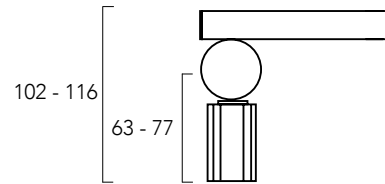

Delivery

Stock Sizes: 3-5 working days (shown in **bold**)
Made to Order: 4 weeks: White, 5 weeks: Colours

Stocked lines in bold

Model	Height (mm)	Width (mm)	Watts Δt 50°C	Btu's Δt 50°C	White Ex VAT	Colours Ex VAT	White Inc VAT	Colours Inc VAT
BDO25S3612	368	1200	479	1634	£207.00	£280.00	£248.40	£336.00
BDO25S3614	368	1400	559	1907	£230.00	£310.00	£276.00	£372.00
BDO25S3616	368	1600	639	2180	£252.00	£339.00	£302.40	£406.80
BDO25S5812	584	1200	719	2453	£288.00	£389.00	£345.60	£466.80
BDO25S5814	584	1400	838	2859	£312.00	£421.00	£374.40	£505.20
BDO25S5816	584	1600	958	3269	£336.00	£453.00	£403.20	£543.60

Pipe centres left to right	Pipe centres from wall	Depth from wall
width - 35mm	63mm - 77mm	102mm - 116mm

Bath 25 shown on page 95

Overview

Steel; 25mm round cross tubes with 35mm collectors
5 year warranty

Finish

White RAL 9010

Delivery

Stock Sizes: 3-5 working days (shown in **bold**)
Made to Order: 4 weeks: White

Stocked lines in bold

Model	Height (mm)	Width (mm)	Watts Δt 50°C	Btu's Δt 50°C	White Ex VAT	White Inc VAT
BA258043	800	435	379	1293	£234.00	£280.80
BA258048	800	485	421	1436	£243.00	£291.60
BA258058	800	585	504	1720	£266.00	£319.20
BA251143	1160	435	542	1849	£309.00	£370.80
BA251148	1160	485	600	2047	£318.00	£381.60
BA251158	1160	585	717	2446	£344.00	£412.80
BA251543	1520	435	697	2378	£376.00	£451.20
BA251548	1520	485	772	2634	£383.00	£459.60
BA251558	1520	585	922	3146	£415.00	£498.00
BA251843	1880	435	837	2856	£422.00	£506.40
BA251848	1880	485	919	3136	£432.00	£518.40
BA251858	1880	585	1097	3743	£448.00	£537.60