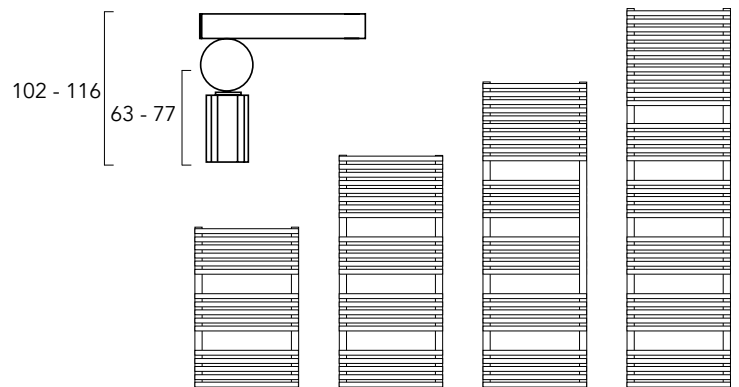

Delivery

Stock Sizes: 3-5 working days (shown in **bold**)
Made to Order: 4 weeks: White, 5 weeks: Colours

Stocked lines in bold

Model	Height (mm)	Width (mm)	Watts Δt 50°C	Btu's Δt 50°C	White Ex VAT	Colours Ex VAT	White Inc VAT	Colours Inc VAT
BDO25S3612	368	1200	479	1634	£207.00	£280.00	£248.40	£336.00
BDO25S3614	368	1400	559	1907	£230.00	£310.00	£276.00	£372.00
BDO25S3616	368	1600	639	2180	£252.00	£339.00	£302.40	£406.80
BDO25S5812	584	1200	719	2453	£288.00	£389.00	£345.60	£466.80
BDO25S5814	584	1400	838	2859	£312.00	£421.00	£374.40	£505.20
BDO25S5816	584	1600	958	3269	£336.00	£453.00	£403.20	£543.60

Pipe centres left to right	Pipe centres from wall	Depth from wall
width - 35mm	63mm - 77mm	102mm - 116mm

Bath 25 shown on page 95

Overview

Steel; 25mm round cross tubes with 35mm collectors
5 year warranty

Finish

White RAL 9010

Delivery

Stock Sizes: 3-5 working days (shown in **bold**)
Made to Order: 4 weeks: White

Stocked lines in bold

Model	Height (mm)	Width (mm)	Watts Δt 50°C	Btu's Δt 50°C	White Ex VAT	White Inc VAT
BA258043	800	435	379	1293	£234.00	£280.80
BA258048	800	485	421	1436	£243.00	£291.60
BA258058	800	585	504	1720	£266.00	£319.20
BA251143	1160	435	542	1849	£309.00	£370.80
BA251148	1160	485	600	2047	£318.00	£381.60
BA251158	1160	585	717	2446	£344.00	£412.80
BA251543	1520	435	697	2378	£376.00	£451.20
BA251548	1520	485	772	2634	£383.00	£459.60
BA251558	1520	585	922	3146	£415.00	£498.00
BA251843	1880	435	837	2856	£422.00	£506.40
BA251848	1880	485	919	3136	£432.00	£518.40
BA251858	1880	585	1097	3743	£448.00	£537.60

Pipe centres left to right	Pipe centres from wall	Depth from wall
width - 35mm	63mm - 77mm	102mm - 116mm