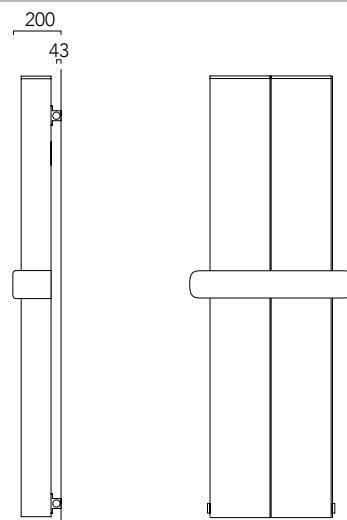

Delivery

3-5 working days for all sizes and finishes

Model	Height (mm)	Width (mm)	Watts Δt 50°C	BTU's Δt 50°C	Colour Ex VAT	Colour Inc VAT
OVABV1631	1600	315	834	2846	£521.00	£625.20
OVABV1831	1800	315	924	3153	£561.00	£673.20

Pipe centres left to right	Pipe centres from wall	Depth from wall
width + valves	43mm	200mm

Picchio Towel Rail shown on page 88

Overview

Steel; 70mm flat tubes with 35mm collectors
5 year warranty

Finish

White RAL 9010 as standard, 17 RAL Colours and 7 Special Finishes
1013 1015 1021 3000 3002 3003 3004 5014 5021 6016 7016 7035
9001 9005 9006 9007 9010

Please call **01342 302250** for a RAL or Special Finish chart

Delivery

Stock Sizes: 3-5 working days (shown in **bold**)
Made to Order: 4 weeks: White, 6 weeks: Colours

Model	Height (mm)	Width (mm)	Watts Δt 50°C	Btu's Δt 50°C	Stocked lines in bold			
					White Ex VAT	Colours Ex VAT	White Inc VAT	Colours Inc VAT
PICCTR8251	826	510	425	1450	£310.00	£422.00	£372.00	£506.40
PICCTR8261	826	610	513	1750	£324.00	£443.00	£388.80	£531.60
PICCTR8276	826	760	644	2197	£359.00	£489.00	£430.80	£586.80
PICCTR1251	1201	510	611	2085	£366.00	£498.00	£439.20	£597.60
PICCTR1261	1201	610	727	2481	£382.00	£522.00	£458.40	£626.40
PICCTR1276	1201	760	899	3067	£417.00	£568.00	£500.40	£681.60
PICCTR1851	1876	510	904	3084	£652.00	£889.00	£782.40	£1,066.80
PICCTR1861	1876	610	1073	3661	£686.00	£935.00	£823.20	£1,122.00
PICCTR1876	1876	760	1326	4524	£735.00	£999.00	£882.00	£1,198.80

Pipe centres left to right	Pipe centres from wall
width - 50mm	50mm - 60mm