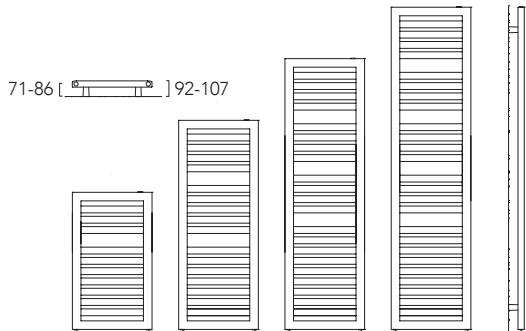

Pulsar shown on page 100

High quality Italian design & manufacture.
Steel; frame style, elliptical cross tubes
CE approved & certified to BS EN442

White RAL 9016 as standard, 188 RAL Colours and 32 Special Finishes
Please call **01342 302250** for a RAL or Special Finish chart

Stock White RAL 9016: 48-72 Hours
Made to Order sizes & colours: Up to 5 weeks

Pipe centres left to right	Pipe centres from wall	Depth from wall
width - 44mm	71mm - 86mm	92mm - 107mm

Stock options White RAL 9016

Height (mm)	Width (mm)	Model	Watts Δt 50°C	Btu's Δt 50°C	White Ex VAT	White Inc VAT	Colours Ex VAT	Colours Inc VAT
DELIVERY TIMES					48-72 HOURS		UP TO 5 WEEKS	
1224	500	PULS1250	604	2061	£345.00	£414.00	£431.00	£517.20
	600	PULS1260	710	2423	£357.00	£428.40	£446.00	£535.20

SAVE £40 WHEN YOU BUY OUR CYLINDER KIT WITH ANY TOWEL RAIL ORDER* QUOTE **PROMOV3** AT TIME OF ORDER

Available in White or Chrome

Made to order options - White & colours

Height (mm)	Width (mm)	Model	Watts Δt 50°C	Btu's Δt 50°C	White Ex VAT	White Inc VAT	Colours Ex VAT	Colours Inc VAT
DELIVERY TIMES					UP TO 5 WEEKS		UP TO 5 WEEKS	
804	450	PULS8045	374	1276	£278.00	£333.60	£348.00	£417.60
	500	PULS8050	409	1396	£282.00	£338.40	£353.00	£423.60
	600	PULS8060	479	1634	£291.00	£349.20	£364.00	£436.80
1224	450	PULS1245	551	1880	£338.00	£405.60	£423.00	£507.60
	600	PULS1245	551	1880	£338.00	£405.60	£423.00	£507.60
1584	450	PULS1545	684	2334	£417.00	£500.40	£521.00	£625.20
	500	PULS1550	753	2569	£436.00	£523.20	£545.00	£654.00
	600	PULS1560	892	3044	£447.00	£536.40	£559.00	£670.80
1884	450	PULS1845	825	2815	£490.00	£588.00	£613.00	£735.60
	500	PULS1850	903	3081	£509.00	£610.80	£636.00	£763.20
	600	PULS1860	1058	3610	£526.00	£631.20	£658.00	£789.60

*Saving based on the value of individual items when bought separately. Order any of our selected valves & matching pipe covers at the same time as your radiator; PROMOV3W (white), PROMOV3C (chrome).

BDO Sitar shown on page 101

High quality Italian design & manufacture
Steel; 23mm cross tubes
CE approved & certified to BS EN442

White RAL 9016 as standard, 188 RAL Colours and 32 Special Finishes
Please call **01342 302250** for a RAL or Special Finish chart

Stock White RAL 9016: 48-72 Hours
Made to Order sizes & colours: Up to 5 weeks

Stock options White RAL 9016

Height (mm)	Width (mm)	Model	Watts Δt 50°C	Btu's Δt 50°C	White Ex VAT	White Inc VAT	Colours Ex VAT	Colours Inc VAT
DELIVERY TIMES					48-72 HOURS		UP TO 5 WEEKS	
373	1220	SITBDO3712	517	1764	£331.00	£397.20	£414.00	£496.80
	1520	SITBDO3715	647	2208	£398.00	£477.60	£498.00	£597.60
543	1220	SITBDO5412	776	2648	£414.00	£496.80	£518.00	£621.60
	1520	SITBDO5415	967	3299	£462.00	£554.40	£578.00	£693.60

Made to order options

Height (mm)	Width (mm)	Model	Watts Δt 50°C	Btu's Δt 50°C	White Ex VAT	White Inc VAT	Colours Ex VAT	Colours Inc VAT
DELIVERY TIMES					UP TO 5 WEEKS		UP TO 5 WEEKS	
373	520	SITBDO3752	240	819	£230.00	£276.00	£288.00	£345.60
543	520	SITBDO5452	360	1228	£265.00	£318.00	£331.00	£397.20
985	520	SITBDO9852	646	2204	£364.00	£436.80	£455.00	£546.00
	1220	SITBDO9812	1383	4719	£563.00	£675.60	£704.00	£844.80
	1520	SITBDO9815	1716	5855	£621.00	£745.20	£776.00	£931.20