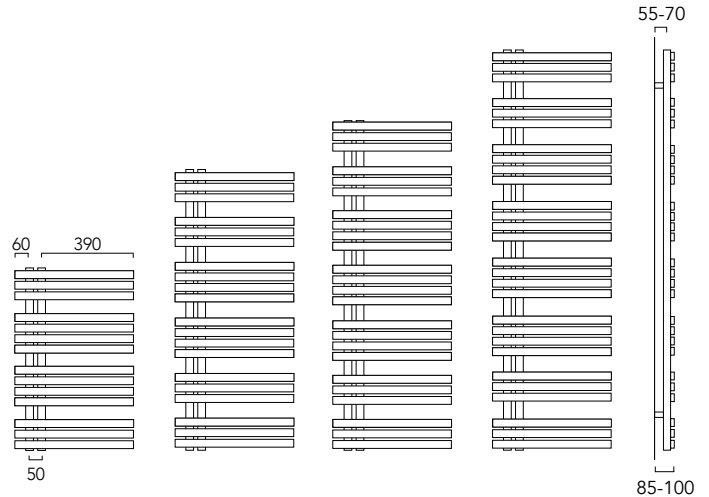

Stocked lines in bold

Model	Height (mm)	Width (mm)	Watts Δt 50°C	Btu's Δt 50°C	Polished Stainless Steel Ex VAT	Satin Stainless Steel Ex VAT	Polished Stainless Steel Inc VAT	Satin Stainless Steel Inc VAT
BLUE7750	770	500	224	764	£854.00	£575.00	£1,024.80	£690.00
BLUE1150	1190	500	328	1119	£1,208.00	£854.00	£1,449.60	£1,024.80
BLUE1450	1400	500	389	1327	£1,444.00	£1,002.00	£1,732.80	£1,202.40
BLUE1750	1700	500	460	1570	£1,621.00	£1,149.00	£1,945.20	£1,378.80

Pipe centres left to right	Pipe centres from wall	Depth from wall
50mm	55mm to 70mm	85mm to 100mm