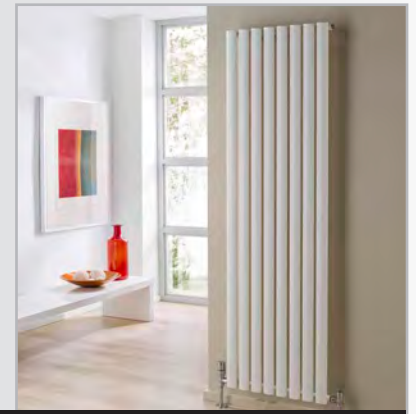

Ellipsis single vertical shown on pages 42-43

High quality Italian design & manufacture.
Steel; 25mm x 50mm oval tubes
CE approved & certified to BS EN442

White RAL 9016 as standard, 188 RAL colours plus 32 Special Finishes
Please call **01342 302250** for a RAL or Special Finish chart

Stock White RAL 9016: 48-72 Hours
Made to Order sizes & colours: Up to 5 weeks

SAVE £30 WHEN YOU BUY OUR IDEAL TRV KIT WITH ANY DESIGNER ORDER*
QUOTE **PROMOV1** AT TIME OF ORDER
Available in White or Chrome

Pipe centres left to right	Pipe centres from wall	Depth from wall
width + valves	55mm	95mm

Stock options White RAL 9016 - Single Vertical

Height (mm)	Width (mm)	Model	Watts Δt 50°C	Btu's Δt 50°C	White Ex VAT	White Inc VAT	Colour Ex VAT	Colour Inc VAT
DELIVERY TIMES					48-72 HOURS		UP TO 5 WEEKS	
1820	300	ELLISV183005	627	2139	£284.00	£340.80	£355.00	£426.00
	420	ELLISV184207	878	2996	£364.00	£436.80	£455.00	£546.00
	480	ELLISV184808	1004	3426	£395.00	£474.00	£494.00	£592.80
	600	ELLISV186010	1255	4282	£469.00	£562.80	£586.00	£703.20

Made to order options - Single Vertical

Height (mm)	Width (mm)	Model	Watts Δt 50°C	Btu's Δt 50°C	White Ex VAT	White Inc VAT	Colour Ex VAT	Colour Inc VAT
DELIVERY TIMES					UP TO 5 WEEKS		UP TO 5 WEEKS	
520	300	ELLISV523005	186	635	£240.00	£288.00	£300.00	£360.00
	480	ELLISV524808	298	1017	£338.00	£405.60	£423.00	£507.60
	540	ELLISV525409	335	1143	£360.00	£432.00	£450.00	£540.00
	600	ELLISV526010	372	1269	£382.00	£458.40	£478.00	£573.60
	720	ELLISV527212	447	1525	£456.00	£547.20	£570.00	£684.00
650	300	ELLISV653005	232	792	£254.00	£304.80	£318.00	£381.60
	480	ELLISV654808	372	1269	£355.00	£426.00	£444.00	£532.80
	540	ELLISV655409	418	1426	£376.00	£451.20	£470.00	£564.00
	600	ELLISV656010	465	1587	£402.00	£482.40	£503.00	£603.60
	720	ELLISV657212	558	1904	£475.00	£570.00	£594.00	£712.80
700	300	ELLISV703005	251	856	£255.00	£306.00	£319.00	£382.80
	480	ELLISV704808	402	1372	£356.00	£427.20	£445.00	£534.00
	540	ELLISV705409	452	1542	£382.00	£458.40	£478.00	£573.60
	600	ELLISV706010	502	1713	£408.00	£489.60	£510.00	£612.00
	720	ELLISV707212	603	2057	£488.00	£585.60	£610.00	£732.00
920	240	ELLISV922404	261	891	£207.00	£248.40	£259.00	£310.80
	300	ELLISV923005	326	1112	£256.00	£307.20	£320.00	£384.00
	480	ELLISV924808	522	1781	£358.00	£429.60	£448.00	£537.60
	540	ELLISV925409	587	2003	£386.00	£463.20	£483.00	£579.60
	600	ELLISV926010	652	2225	£415.00	£498.00	£519.00	£622.80
	720	ELLISV927212	783	2672	£501.00	£601.20	£626.00	£751.20
	840	ELLISV928414	913	3115	£595.00	£714.00	£744.00	£892.80
	1020	ELLISV929610	1043	3558	£689.00	£832.80	£864.00	£1,036.80
1020	240	ELLISV102404	288	983	£213.00	£255.60	£266.00	£319.20
	300	ELLISV103005	360	1228	£259.00	£310.80	£324.00	£388.80
	480	ELLISV104808	576	1965	£364.00	£436.80	£455.00	£546.00
	540	ELLISV105409	648	2211	£391.00	£469.20	£489.00	£586.80
	600	ELLISV106010	720	2457	£422.00	£506.40	£528.00	£633.60
	720	ELLISV107212	864	2948	£515.00	£618.00	£644.00	£772.80
	840	ELLISV108414	1008	3439	£609.00	£730.80	£761.00	£913.20