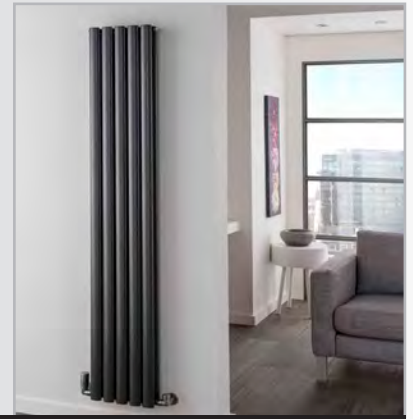

Ellipsis double vertical shown on pages 42-43

High quality Italian design & manufacture.
Steel; 25mm x 50mm oval tubes
CE approved & certified to BS EN442

White RAL 9016 as standard, 188 RAL colours plus 32 Special Finishes
Please call **01342 302250** for a RAL or Special Finish chart

Stock White RAL 9016: 48-72 Hours
Made to Order sizes & colours: Up to 5 weeks

SAVE £30 WHEN YOU BUY OUR IDEAL TRV KIT WITH ANY DESIGNER ORDER*
QUOTE **PROMOV1** AT TIME OF ORDER
Available in White or Chrome

Pipe centres left to right	Pipe centres from wall	Depth from wall
width + valves	80mm-90mm	120mm-130mm

Stock options White RAL 9016 - Double Vertical

Height (mm)	Width (mm)	Model	Watts Δt 50°C	Btu's Δt 50°C	White Ex VAT	White Inc VAT	Colour Ex VAT	Colour Inc VAT
DELIVERY TIMES					48-72 HOURS		UP TO 5 WEEKS	
1820	300	ELLIDV183005	950	3241	£455.00	£546.00	£569.00	£682.80
	420	ELLIDV184207	1331	4541	£530.00	£636.00	£663.00	£795.60
	480	ELLIDV184808	1521	5190	£600.00	£720.00	£750.00	£900.00
	600	ELLIDV186010	1901	6486	£740.00	£888.00	£925.00	£1,110.00

Made to order options - Double Vertical