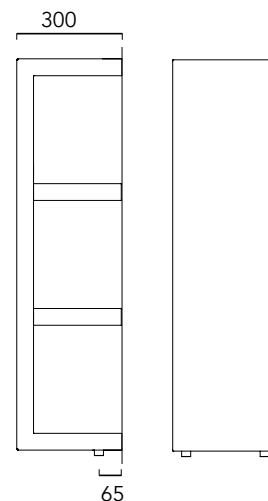

Delivery

Made to Order: 5 weeks

Model	Height (mm)	Width (mm)	Watts Δt 50°C	Btu's Δt 50°C	White Ex VAT	Colours Ex VAT	White Inc VAT	Colours Inc VAT
QUAD1130	1116	300	417	1423	£1,727.00	£2,245.00	£2,072.40	£2,694.00
QUAD1830	1828	300	656	2238	£1,981.00	£2,575.00	£2,377.20	£3,090.00

Pipe centres left to right	Pipe centres from wall	Depth from wall
width - 76mm	65mm	300mm

BDO Athena shown on page 80 NEW

Overview

Steel; Slimline horizontal towel rail
5 year guarantee, certified to EN442

Stocked lines in bold

Model	Height (mm)	Width (mm)	Watts Δt 50°C	Btu's Δt 50°C	White Ex VAT	Colour Ex VAT	White Inc VAT	Colour Inc VAT
ATHEBDO3710	370	1000	355	1211	£380.00	£475.00	£456.00	£570.00
ATHEBDO3712	370	1200	444	1515	£402.00	£502.00	£482.40	£602.40
ATHEBDO3715	370	1500	534	1822	£433.00	£541.00	£519.60	£649.20
ATHEBDO4510	455	1000	431	1471	£404.00	£505.00	£484.80	£606.00
ATHEBDO4512	455	1200	539	1839	£428.00	£535.00	£513.60	£642.00
ATHEBDO4515	455	1500	647	2208	£463.00	£579.00	£555.60	£694.80
ATHEBDO5410	540	1000	498	1699	£425.00	£531.00	£510.00	£637.20
ATHEBDO5412	540	1200	617	2105	£451.00	£564.00	£541.20	£676.80
ATHEBDO5415	540	1500	736	2511	£490.00	£613.00	£588.00	£735.60

67-75
45-53

Pipe centres left to right	Pipe centres from wall	Depth from wall
width - 70mm	45mm to 53mm	67mm to 75mm