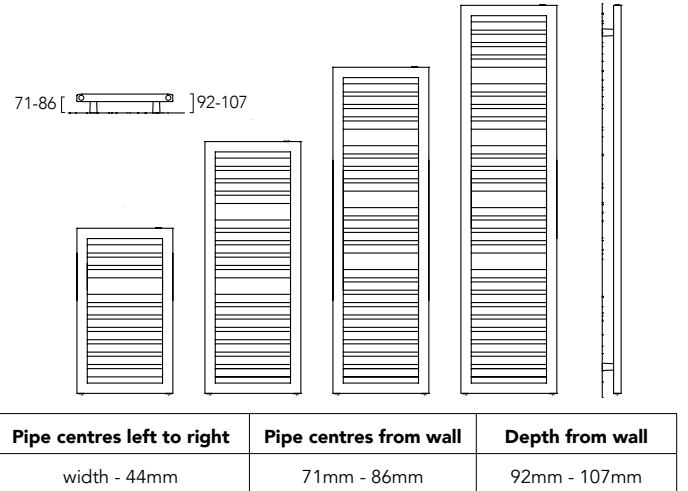

Stocked lines in bold

Model	Height (mm)	Width (mm)	Watts Δt 50°C	Btu's Δt 50°C	White Ex VAT	Colours Ex VAT	White Inc VAT	Colours Inc VAT
PULS8045	804	450	374	1276	£251.00	£314.00	£301.20	£376.80
PULS8050	804	500	409	1396	£255.00	£319.00	£306.00	£382.80
PULS8060	804	600	479	1634	£263.00	£329.00	£315.60	£394.80
PULS1245	1224	450	551	1880	£305.00	£381.00	£366.00	£457.20
PULS1250	1224	500	604	2061	£312.00	£390.00	£374.40	£468.00
PULS1260	1224	600	710	2423	£322.00	£403.00	£386.40	£483.60
PULS1545	1584	450	684	2334	£376.00	£470.00	£451.20	£564.00
PULS1550	1584	500	753	2569	£393.00	£491.00	£471.60	£589.20
PULS1560	1584	600	892	3044	£404.00	£505.00	£484.80	£606.00
PULS1845	1884	450	825	2815	£443.00	£554.00	£531.60	£664.80
PULS1850	1884	500	903	3081	£460.00	£575.00	£552.00	£690.00
PULS1860	1884	600	1058	3610	£475.00	£594.00	£570.00	£712.80

Delivery

Stock Sizes: 3-5 working days (shown in **bold**)
Made to Order: Up to 5 weeks

Stocked lines in bold

Model	Height (mm)	Width (mm)	Watts Δt 50°C	Btu's Δt 50°C	White Ex VAT	Colours Ex VAT	White Inc VAT	Colours Inc VAT
NOVA8045	807	450	391	1334	£468.00	£585.00	£561.60	£702.00
NOVA8050	807	500	430	1467	£478.00	£598.00	£573.60	£717.60
NOVA8060	807	600	507	1730	£500.00	£625.00	£600.00	£750.00
NOVA1245	1207	450	557	1900	£649.00	£811.00	£778.80	£973.20
NOVA1250	1207	500	610	2081	£671.00	£839.00	£805.20	£1,006.80
NOVA1260	1207	600	718	2450	£681.00	£851.00	£817.20	£1,021.20
NOVA1545	1567	450	723	2467	£776.00	£970.00	£931.20	£1,164.00
NOVA1550	1567	500	794	2709	£797.00	£996.00	£956.40	£1,195.20
NOVA1560	1567	600	936	3194	£819.00	£1,024.00	£982.80	£1,228.80
NOVA1845	1807	450	842	2873	£957.00	£1,196.00	£1,148.40	£1,435.20
NOVA1850	1807	500	928	3166	£979.00	£1,224.00	£1,174.80	£1,468.80
NOVA1860	1807	600	1099	3750	£1,000.00	£1,250.00	£1,200.00	£1,500.00