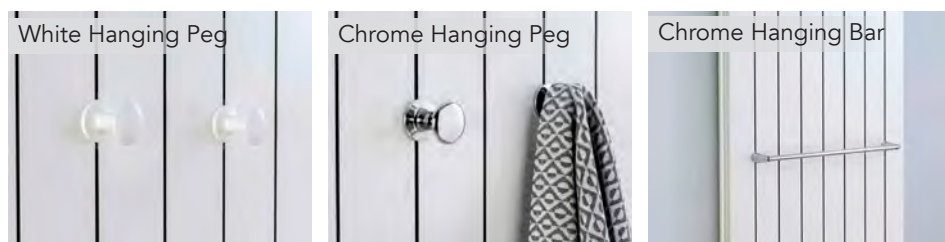

Aluminium Accessories

Hanging Bars & Pegs

These towel bars and pegs are designed to fit all of our sectional aluminium ranges except the Ottimo. Ideal for providing additional hanging space to air towels or hang bathrobes. **Available from stock in 48-72 hours.**

Description/ Suitable for	Model	White Ex VAT	White Inc VAT	Chrome Ex VAT	Chrome Inc VAT
DELIVERY TIMES		48-72 HOURS			
Peg / Vip, Mix, Vox, Oscar	AAHPEG01	£21.00	£25.20	£26.00	£31.20
Bar 480mm Vip, Mix, Vox, Oscar	AAHBAR01	£62.00	£74.40	£76.00	£91.20
Bar 320mm, Vip, Mix, Vox, Oscar	AAHBAR02	£62.00	£74.40	£76.00	£91.20

320mm Towel Bars need a minimum of 6 sections to fit
480mm Towel Bars need a minimum of 8 sections to fit

Complete the look with End Panels

Vip End Panels stock options RAL 9010

Height (mm)	Model	White Ex VAT	White Inc VAT	Colour Ex VAT	Colour Inc VAT	Special Finish Ex VAT	Special Finish Inc VAT
DELIVERY TIMES		48-72 HOURS		UP TO 3 WEEKS		UP TO 3 WEEKS	
440	VIPEP44	£49.00	£58.80	£77.00	£92.40	£91.00	£109.20
590	VIPEP59	£56.00	£67.20	£85.00	£102.00	£101.00	£121.20
690	VIPEP69	£60.00	£72.00	£91.00	£109.20	£107.00	£128.40
790	VIPEP79	£62.00	£74.40	£95.00	£114.00	£112.00	£134.40