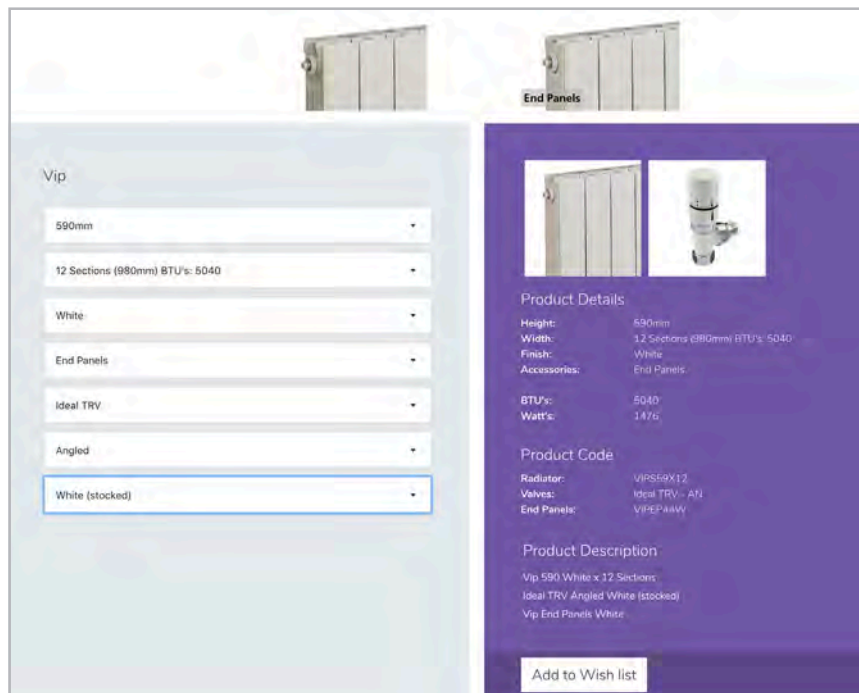

Sectional Stocked Aluminium

All our sectional aluminium is held in stock in the UK. White product can be delivered in 48-72 hours and coloured orders will be finished and delivered in up to 3 weeks. Our most popular sizes are listed in the price tables for other sizes use our online radiator builder or follow the instructions below to specify your radiator.

Choose your radiator using our online radiator builder

Once you know your outputs use our **online radiator builder** to select the best solution for your room. It will take you through the process quickly and easily and allows you to save your ideas to your own Wish List. Go to our website www.theradiatorcompany.co.uk

It is vital to know the correct heat output you need to keep your room warm, use our online Heat Output Calculator to get a guide to your requirements which you can then check with your installer.

Once you know your outputs you can also use the brochure to specify your radiator by following these steps (or call our Customer Services team on 01342 302250 who will help you size your radiator)

Note the space you have in mind for the radiator(s) you need; vertical or horizontal, length, height & depth

- Select a column option and height that fits your space; Calculate the number of Sections you need by dividing the required BTU (Watt) output with the output per section; e.g $4811 \text{ BTUs divided by } 420 = 11.45$, (we always suggest rounding up, as it is better to have too much output, than too little) therefore 12 sections based on Vip 590
- If using that section size does work in the space available, try a different height or alternative aluminium profile
- Once you have calculated the best number and size of section, select your colour. Our Aluminium Radiators are available in a selection of the top 25 most popular colours from the RAL range and 32 special finishes (shown on pages 59 & 215). Please specify your RAL colour or special finish at time of order. White RAL 9010 is our standard for the Vip, Oscar, Vox and Mix, RAL 9016 for the Ottimo.
- Work out the price of your radiator by multiplying the section price by the total number of sections e.g Vip 590 high, 12 sections in RAL 3000 - Flame Red = $\text{£}58.64 \times 12 = \text{£}703.68$ (inc VAT)
- Place your order by using the Sectional Model Code x No. of Sections needed and noting the colour number and name selected; e.g VIP59 X 12 in RAL 3000
- If you have chosen a colour make sure you list the colour number and name

All prices and outputs are given per section in the tables on pages 176-185. Price per section includes plugs, bushes and diverter.

End Panels for the Vip & Oscar must be specified at time of order, please see pages 175 for more information.

Aluminium Colours

All our Sectional Aluminium radiators are available in a selection of the top 25 most popular colours from the RAL range as well as 32 exclusive special finishes.

These radiators provide both the efficiencies of aluminium and a stunning finish.

Available in up to 3 weeks.

Please call **01342 302250** for a RAL or Special Finish chart

For orders of more than 10 radiators in colour or special finishes please allow an extra 10 working days for delivery.