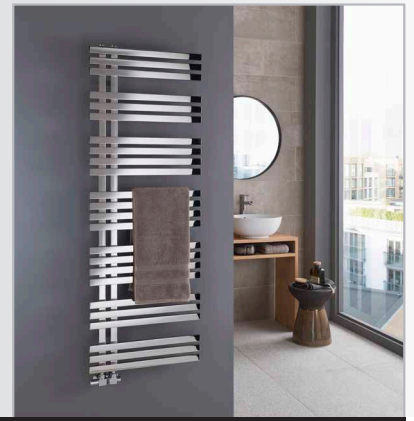

Blues shown on page 110

Stainless Steel; 15mm x 30mm horizontal tubes with 30mm x 30mm collectors
Suitable for a direct system
CE approved & certified to BS EN442

Polished or Satin Stainless Steel

Stock Polished Stainless Steel: 48-72 Hours
Made to Order Satin Stainless Steel: Up to 4 weeks

SAVE £40 WHEN YOU BUY OUR CYLINDER KIT WITH ANY TOWEL RAIL ORDER*
QUOTE **PROMOV3** AT TIME OF ORDER

Available in White or Chrome

Pipe centres left to right	Pipe centres from wall	Depth from wall
50mm	55mm to 70mm	85mm to 100mm

Stock options Polished Stainless Steel

Height (mm)	Width (mm)	Model	Watts Δt 50°C	Btu's Δt 50°C	Polished Stainless Steel Ex VAT	Polished Stainless Steel Inc VAT
DELIVERY TIMES					48-72 HOURS	
770	500	BLUE7750	224	764	£897.00	£1,076.40
1190	500	BLUE1150	328	1119	£1,268.00	£1,521.60
1400	500	BLUE1450	389	1327	£1,516.00	£1,819.20

Made to order options - Satin Stainless Steel

Height (mm)	Width (mm)	Model	Watts Δt 50°C	Btu's Δt 50°C	Satin Stainless Steel Ex VAT	Satin Stainless Steel Inc VAT
DELIVERY TIMES					UP TO 4 WEEKS	
770	500	BLUE7750	224	764	£604.00	£724.80
1190	500	BLUE1150	328	1119	£897.00	£1,076.40
1400	500	BLUE1450	389	1327	£1,052.00	£1,262.40