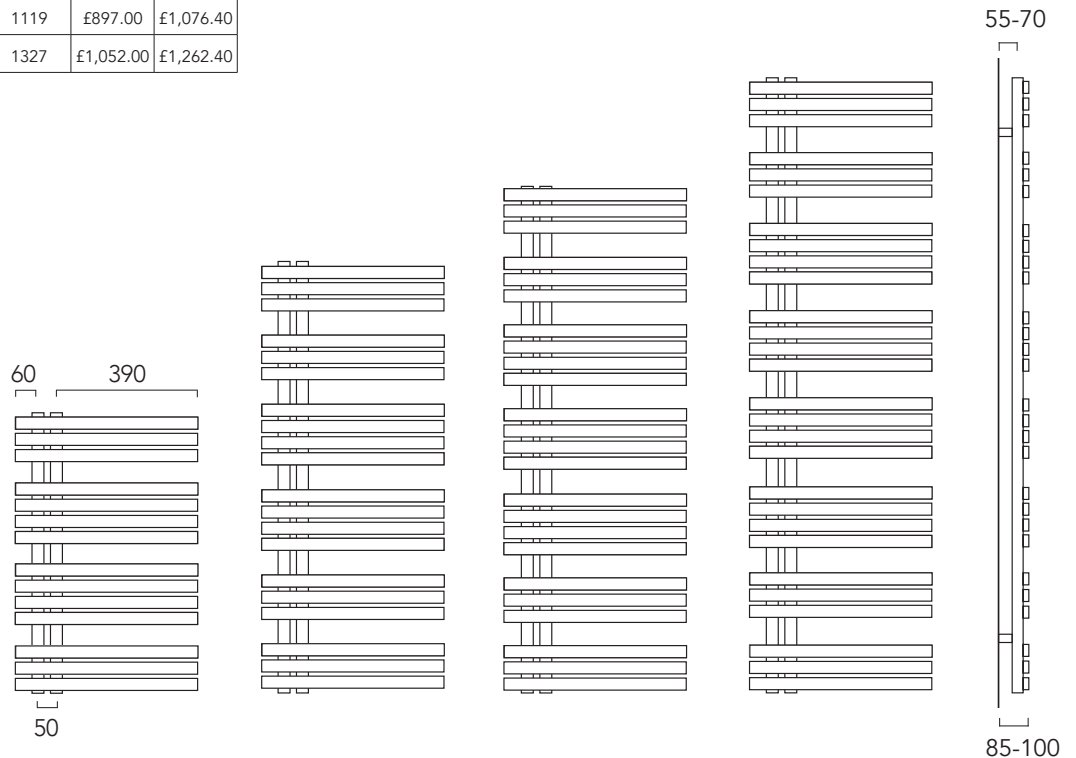

# Blues shown on page 110

Stainless Steel; 15mm x 30mm horizontal tubes with 30mm x 30mm collectors  
 Suitable for a direct system  
 CE approved & certified to BS EN442

Polished or Satin Stainless Steel

Available in White or Chrome

Pipe centres left to right	Pipe centres from wall	Depth from wall
50mm	55mm to 70mm	85mm to 100mm

## Stock options Polished Stainless Steel

Height (mm)	Width (mm)	Model	Watts Δt 50°C	Btu's Δt 50°C	Polished Stainless Steel Ex VAT	Polished Stainless Steel Inc VAT
DELIVERY TIMES					48-72 HOURS	
770	500	BLUE7750	224	764	£897.00	£1,076.40
1190	500	BLUE1150	328	1119	£1,268.00	£1,521.60
1400	500	BLUE1450	389	1327	£1,516.00	£1,819.20

Made to order options - Satin Stainless Steel

Height (mm)	Width (mm)	Model	Watts Δt 50°C	Btu's Δt 50°C	Satin Stainless Steel Ex VAT	Satin Stainless Steel Inc VAT
DELIVERY TIMES					UP TO 4 WEEKS	
770	500	BLUE7750	224	764	£604.00	£724.80
1190	500	BLUE1150	328	1119	£897.00	£1,076.40
1400	500	BLUE1450	389	1327	£1,052.00	£1,262.40