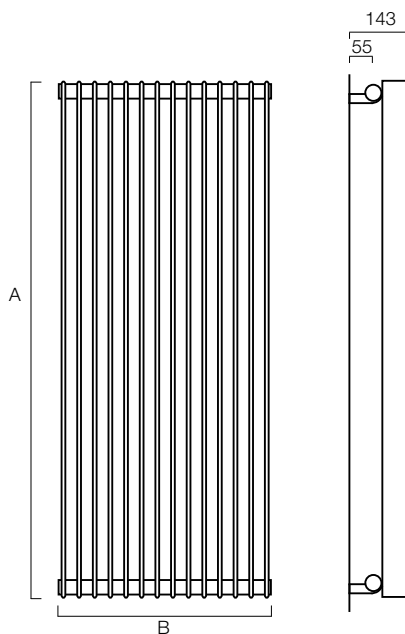

Vivid

shown on page 23

Model	Height A (mm)	Width B (mm)	Watts Δt 50°C	Btu's Δt 50°C	White Ex VAT	Colours Ex VAT	White Inc VAT	Colours Inc VAT
VIVIS6169	610	690	812	2771	£378.00	£473.00	£453.60	£567.60
VIVIS6183	610	830	974	3324	£433.00	£542.00	£519.60	£650.40
VIVIS6197	610	970	1137	3881	£490.00	£612.00	£588.00	£734.40
VIVIS1234	1210	340	737	2515	£344.00	£430.00	£412.80	£516.00
VIVIS1241	1210	410	884	3017	£392.00	£490.00	£470.40	£588.00
VIVIS1248	1210	480	1032	3522	£440.00	£551.00	£528.00	£661.20
VIVIS1255	1210	550	1179	4024	£489.00	£611.00	£586.80	£733.20
VIVIS1527	1510	270	726	2478	£340.00	£425.00	£408.00	£510.00
VIVIS1534	1510	340	907	3096	£403.00	£504.00	£483.60	£604.80
VIVIS1541	1510	410	1088	3713	£461.00	£576.00	£553.20	£691.20
VIVIS1827	1810	270	866	2956	£368.00	£460.00	£441.60	£552.00
VIVIS1834	1810	340	1082	3693	£437.00	£547.00	£524.40	£656.40
VIVIS1841	1810	410	1298	4430	£506.00	£632.00	£607.20	£758.40
VIVIS1848	1810	480	1515	5171	£574.00	£718.00	£688.80	£861.60
VIVIS1855	1810	550	1731	5908	£645.00	£806.00	£774.00	£967.20
VIVIS2027	2010	270	962	3283	£409.00	£512.00	£490.80	£614.40
VIVIS2034	2010	340	1203	4106	£489.00	£611.00	£586.80	£733.20
VIVIS2041	2010	410	1444	4928	£561.00	£701.00	£673.20	£841.20
VIVIS2048	2010	480	1684	5747	£641.00	£801.00	£769.20	£961.20
VIVIS2055	2010	550	1925	6570	£719.00	£899.00	£862.80	£1,078.80

Vivid	Pipe centres left to right	Pipe centres from wall	Depth from wall
Vivid	width + valves	55mm	143mm
Automatic bleed valve included with these radiators			

Underneath Connections	Ex VAT	Inc VAT
B2CONN	£91.00	£109.20
Underneath Connections must be specified at time of order.		
Underneath Connections pipe centres = width - 75mm		

Water Lily

shown on page 22

Model	Height A (mm)	Width B (mm)	Watts Δt 50°C	Btu's Δt 50°C	White Ex VAT	Colours Ex VAT	White Inc VAT	Colours Inc VAT
WLIL2015	2010	155	326	1112	£216.00	£270.00	£259.20	£324.00
WLIL2023	2010	230	489	1668	£240.00	£300.00	£288.00	£360.00
WLIL2030	2010	305	653	2228	£263.00	£329.00	£315.60	£394.80
WLIL2038	2010	380	816	2784	£293.00	£367.00	£351.60	£440.40
WLIL2045	2010	455	979	3341	£322.00	£402.00	£386.40	£482.40