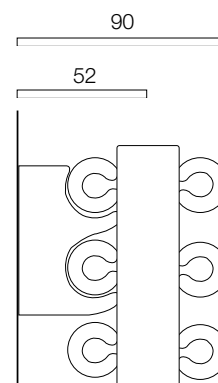

Volcano Horizontal shown on pages 14 - 15

All stocked radiators have prices listed in purple and will be delivered in 3 - 5 working days.

Volcano Single Horizontal