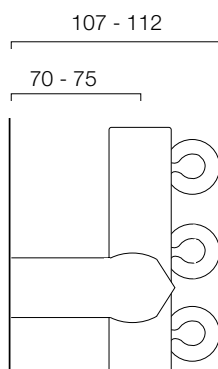

Volcano Horizontal shown on pages 14 - 15

All stocked radiators have prices listed in purple and will be delivered in 3 - 5 working days.

Volcano Single Horizontal