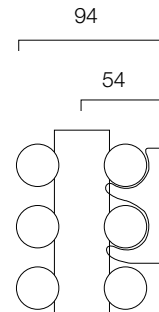

TRC 25 horizontal	Pipe centres left to right	Pipe centres from wall	Depth from wall
TRC 25 single horizontal	width - 40mm	54mm	94mm
TRC 25 double horizontal	width - 40mm	54mm	94mm

Automatic bleed valve included with these radiators

Non stock radiators are bespoke & made to order. Delivery times may be extended during factory holiday closures in Jul/Aug & Dec. Delivery times will be confirmed at time of order.