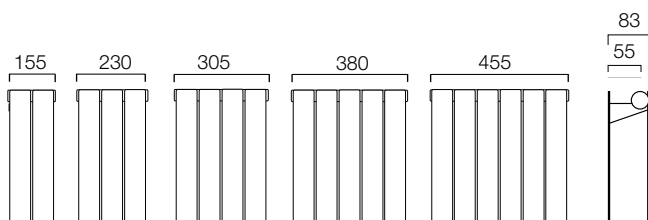

Underneath Connections	Ex VAT	Inc VAT
B2CONN	£91.00	£109.20
Underneath Connections are made to order only, stock lines are BOE.		
Underneath Connections pipe centres = width - 80mm		

Please Note: For TRC 25 Chrome vertical drawings please see page 119.w

Vivid	Pipe centres left to right	Pipe centres from wall	Depth from wall
Vivid	width + valves	55mm	143mm
Automatic bleed valve included with these radiators			

Underneath Connections	Ex VAT	Inc VAT
B2CONN	£91.00	£109.20
Underneath Connections must be specified at time of order.		
Underneath Connections pipe centres = width - 75mm		

Water Lily

shown on page 22

Model	Height A (mm)	Width B (mm)	Watts Δt 50°C	Btu's Δt 50°C	White Ex VAT	Colours Ex VAT	White Inc VAT	Colours Inc VAT
WLIL2015	2010	155	326	1112	£216.00	£270.00	£259.20	£324.00
WLIL2023	2010	230	489	1668	£240.00	£300.00	£288.00	£360.00
WLIL2030	2010	305	653	2228	£263.00	£329.00	£315.60	£394.80
WLIL2038	2010	380	816	2784	£293.00	£367.00	£351.60	£440.40
WLIL2045	2010	455	979	3341	£322.00	£402.00	£386.40	£482.40

Water Lily	Pipe centres left to right	Pipe centres from wall	Depth from wall
Water Lily	width - 60mm	55mm	83mm
Please Note underneath connections only			
Automatic bleed valve included with these radiators			