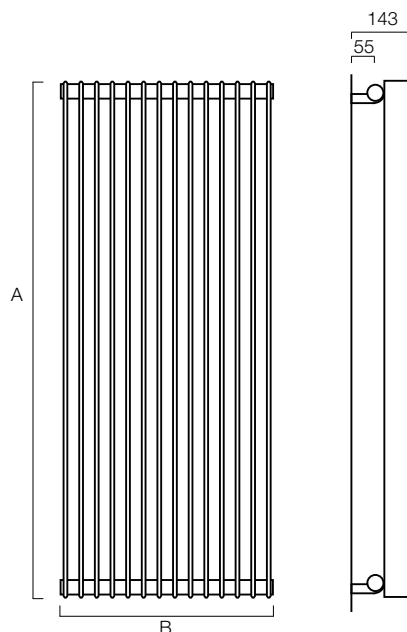

TRC 25 Chrome	Pipe centres left to right	Pipe centres from wall	Depth from wall
TRC 25 Chrome	width + valves	54mm	94mm
Underneath Connections must be specified at time of order.			
Automatic bleed valve included with these radiators			

Underneath Connections	Ex VAT	Inc VAT
B2CONN	£91.00	£109.20
Underneath Connections are made to order only, stock lines are BOE.		
Underneath Connections pipe centres = width - 80mm		

Please Note: For TRC 25 Chrome vertical drawings please see page 119.w

Vivid

shown on page 23

Model	Height A (mm)	Width B (mm)	Watts Δt 50°C	Btu's Δt 50°C	White Ex VAT	Colours Ex VAT	White Inc VAT	Colours Inc VAT
VIVIS6169	610	690	812	2771	£378.00	£473.00	£453.60	£567.60
VIVIS6183	610	830	974	3324	£433.00	£542.00	£519.60	£650.40
VIVIS6197	610	970	1137	3881	£490.00	£612.00	£588.00	£734.40
VIVIS1234	1210	340	737	2515	£344.00	£430.00	£412.80	£516.00
VIVIS1241	1210	410	884	3017	£392.00	£490.00	£470.40	£588.00
VIVIS1248	1210	480	1032	3522	£440.00	£551.00	£528.00	£661.20
VIVIS1255	1210	550	1179	4024	£489.00	£611.00	£586.80	£733.20
VIVIS1527	1510	270	726	2478	£340.00	£425.00	£408.00	£510.00
VIVIS1534	1510	340	907	3096	£403.00	£504.00	£483.60	£604.80
VIVIS1541	1510	410	1088	3713	£461.00	£576.00	£553.20	£691.20
VIVIS1827	1810	270	866	2956	£368.00	£460.00	£441.60	£552.00
VIVIS1834	1810	340	1082	3693	£437.00	£547.00	£524.40	£656.40
VIVIS1841	1810	410	1298	4430	£506.00	£632.00	£607.20	£758.40
VIVIS1848	1810	480	1515	5171	£574.00	£718.00	£688.80	£861.60
VIVIS1855	1810	550	1731	5908	£645.00	£806.00	£774.00	£967.20
VIVIS2027	2010	270	962	3283	£409.00	£512.00	£490.80	£614.40
VIVIS2034	2010	340	1203	4106	£489.00	£611.00	£586.80	£733.20
VIVIS2041	2010	410	1444	4928	£561.00	£701.00	£673.20	£841.20
VIVIS2048	2010	480	1684	5747	£641.00	£801.00	£769.20	£961.20
VIVIS2055	2010	550	1925	6570	£719.00	£899.00	£862.80	£1,078.80