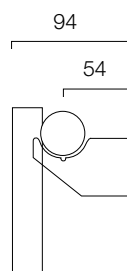

TRC 25 vertical	Pipe centres left to right	Pipe centres from wall	Depth from wall
TRC 25 single vertical	width + valves	54mm	94mm
TRC 25 double vertical	width + valves	54mm	94mm

Automatic bleed valve included with these radiators

Underneath Connections	Ex VAT	Inc VAT
B2CONN	£91.00	£109.20

Underneath Connections are made to order only, stock lines are BOE.
Underneath Connections pipe centres = width - 80mm