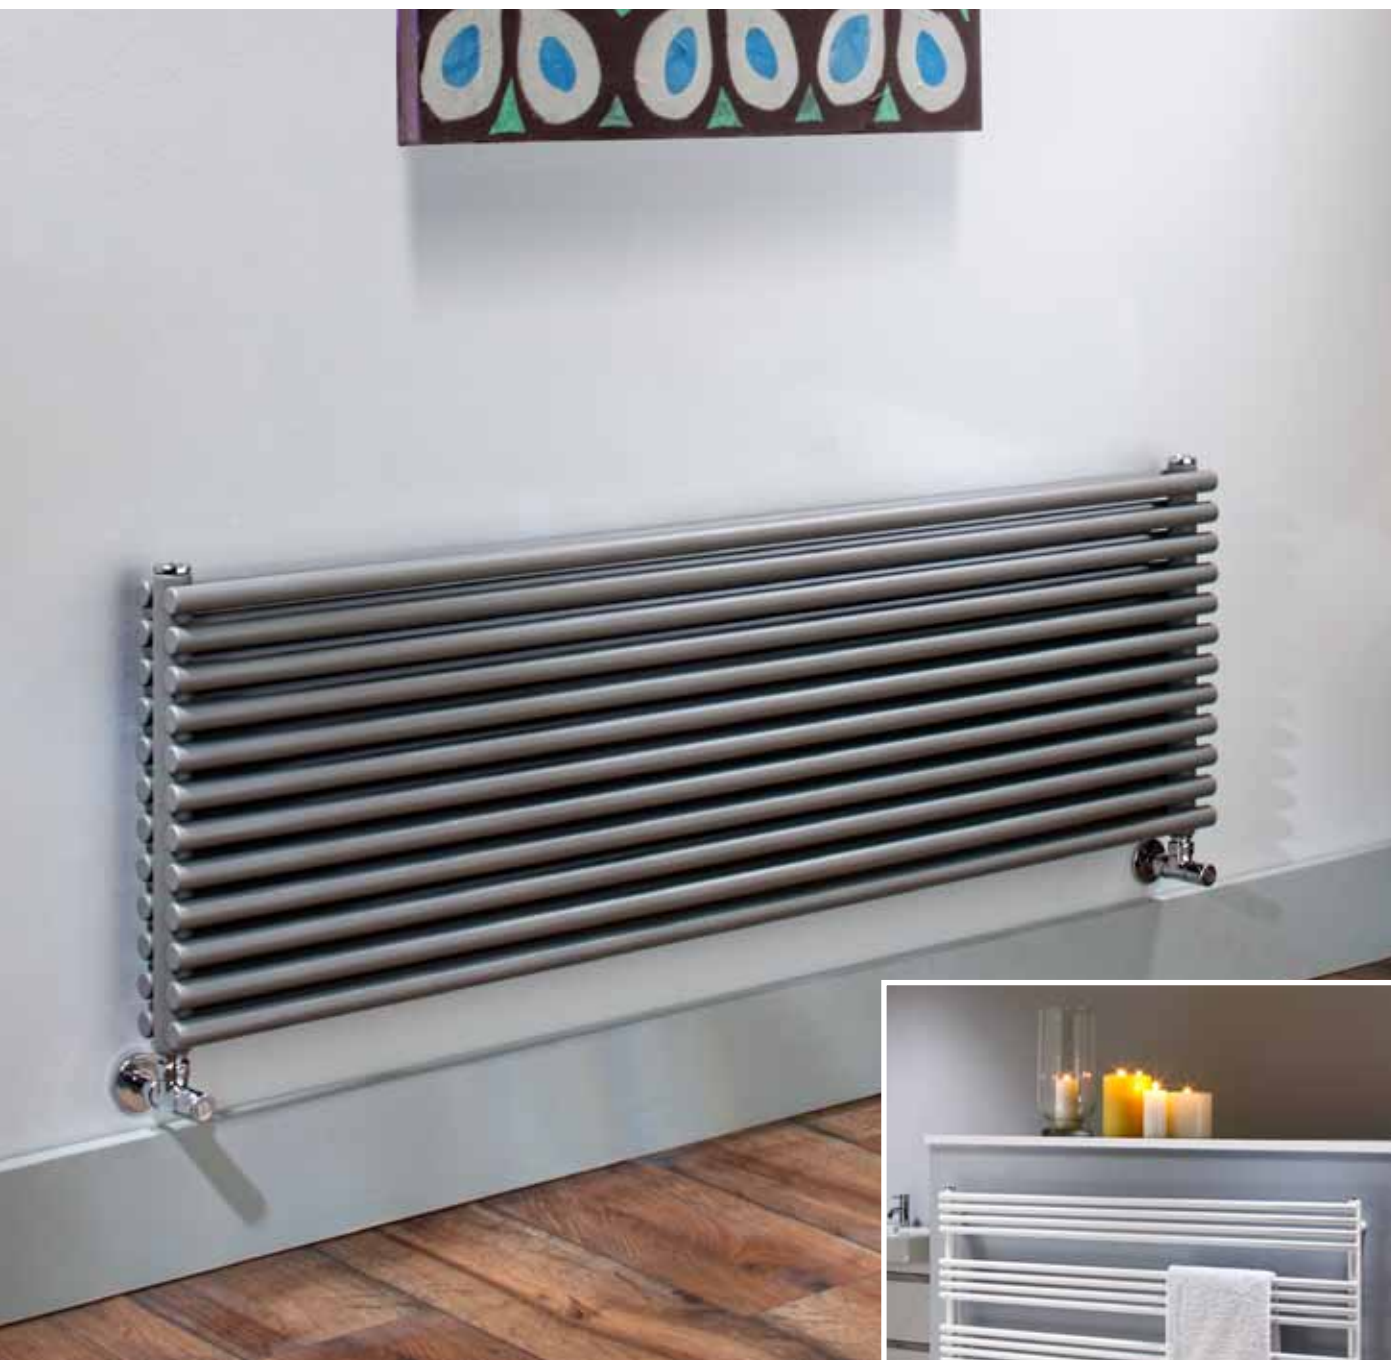

TRC 25 Range

The TRC 25 is our most popular of steel tubular radiators, available in a wide variety of configurations.

TRC 25 double horizontal 440 x 1400 shown in GRPR.

BDO 25; see pages 73 & 74 for matching towel rails