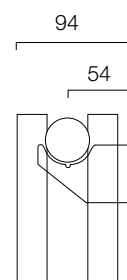

TRC 25 vertical	Pipe centres left to right	Pipe centres from wall	Depth from wall
TRC 25 single vertical	width + valves	54mm	94mm
TRC 25 double vertical	width + valves	54mm	94mm

Automatic bleed valve included with these radiators

Underneath Connections	Ex VAT	Inc VAT
B2CONN	£91.00	£109.20

Underneath Connections are made to order only, stock lines are BOE.
Underneath Connections pipe centres = width - 80mm