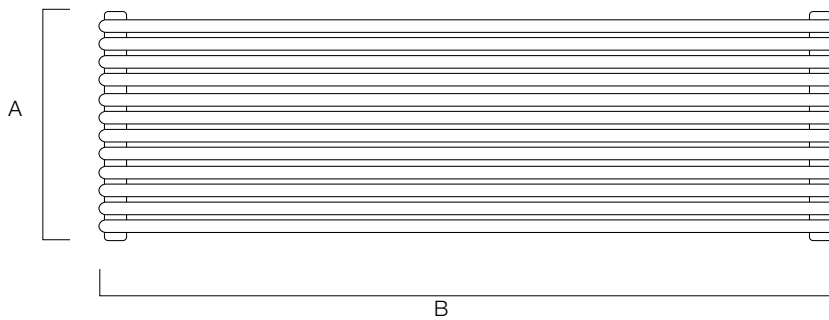

TRC 16 horizontal	Pipe centres left to right	Pipe centres from wall	Depth from wall
TRC 16 single horizontal	width - 50mm	30mm - 40mm	65mm - 75mm
TRC 16 double horizontal	width - 50mm	80mm - 90mm	111mm - 121mm

Automatic bleed valve included with these radiators

Non stock radiators are bespoke & made to order. Delivery times may be extended during factory holiday closures in Jul/Aug & Dec. Delivery times will be confirmed at time of order.