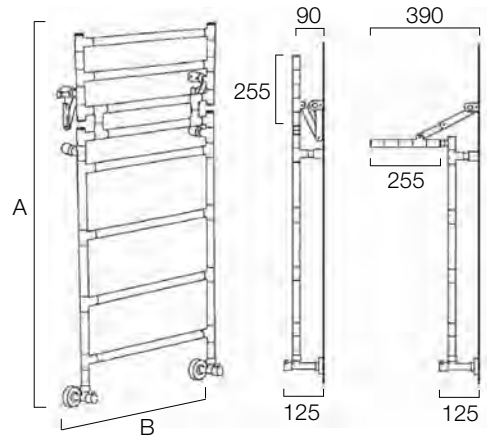

Please note; the width quoted is the width of the collectors, please allow an additional 200mm for the shelf latches.

Cambridge	Pipe centres left to right	Maximum depth from wall
Cambridge	width - 32mm	390mm
Integral valves included with the Cambridge		

Traditional Ancona

shown on page 85

Model	Height A (mm)	Width B (mm)	Watts Δt 50°C	Btu's Δt 50°C	Chrome Ex VAT	Special Finish Ex VAT	Chrome Inc VAT	Special Finish Inc VAT
TRAN9760	972	600	655	2233	£1,538.00	£2,000.00	£1,845.60	£2,400.00

Traditional Ancona	Pipe centres left to right	Maximum depth from wall
Traditional Ancona	550mm	295mm
Integral valves included with the Traditional Ancona		

York

shown on page 86

Model	Height A (mm)	Width B (mm)	Watts Δt 50°C	Btu's Δt 50°C	Chrome Ex VAT	Chrome Inc VAT
YORK1558C	1500	585	782	2669	£1,050.00	£1,260.00

York	Pipe centres left to right	Maximum depth from wall
York	width - 147mm + valves	240mm

Non stock radiators are bespoke & made to order. Delivery times may be extended during factory holiday closures in Jul/Aug & Dec. Delivery times will be confirmed at time of order.