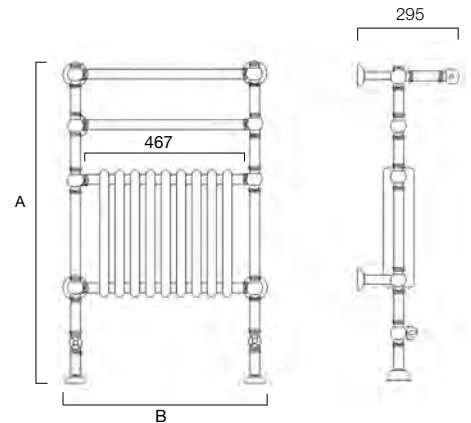

Please note; the width quoted is the width of the collectors, please allow an additional 200mm for the shelf latches.

Cambridge	Pipe centres left to right	Maximum depth from wall
Cambridge	width - 32mm	390mm
Integral valves included with the Cambridge		

Traditional Ancona

shown on page 85

Model	Height A (mm)	Width B (mm)	Watts Δt 50°C	Btu's Δt 50°C	Chrome Ex VAT	Special Finish Ex VAT	Chrome Inc VAT	Special Finish Inc VAT
TRAN9760	972	600	655	2233	£1,538.00	£2,000.00	£1,845.60	£2,400.00

Traditional Ancona	Pipe centres left to right	Maximum depth from wall
Traditional Ancona	550mm	295mm
Integral valves included with the Traditional Ancona		

York

shown on page 86

Model	Height A (mm)	Width B (mm)	Watts Δt 50°C	Btu's Δt 50°C	Chrome Ex VAT	Chrome Inc VAT
YORK1558C	1500	585	782	2669	£1,050.00	£1,260.00

York	Pipe centres left to right	Maximum depth from wall
York	width - 147mm + valves	240mm

Non stock radiators are bespoke & made to order. Delivery times may be extended during factory holiday closures in Jul/Aug & Dec. Delivery times will be confirmed at time of order.