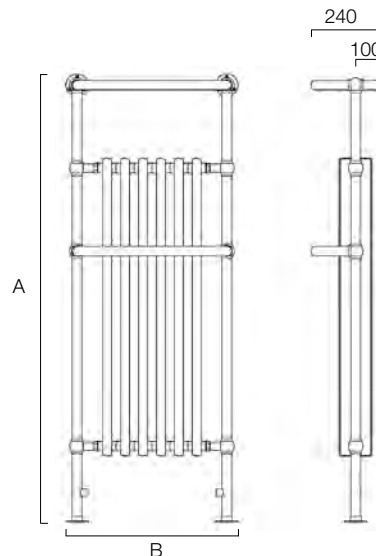

Please note; the width quoted is the width of the collectors, please allow an additional 200mm for the shelf latches.

Cambridge	Pipe centres left to right	Maximum depth from wall
Cambridge	width - 32mm	390mm
Integral valves included with the Cambridge		

Traditional Ancona

shown on page 85

Model	Height A (mm)	Width B (mm)	Watts Δt 50°C	Btu's Δt 50°C	Chrome Ex VAT	Special Finish Ex VAT	Chrome Inc VAT	Special Finish Inc VAT
TRAN9760	972	600	655	2233	£1,538.00	£2,000.00	£1,845.60	£2,400.00

Traditional Ancona	Pipe centres left to right	Maximum depth from wall
Traditional Ancona	550mm	295mm
Integral valves included with the Traditional Ancona		

York

shown on page 86

Model	Height A (mm)	Width B (mm)	Watts Δt 50°C	Btu's Δt 50°C	Chrome Ex VAT	Chrome Inc VAT
YORK1558C	1500	585	782	2669	£1,050.00	£1,260.00

York	Pipe centres left to right	Maximum depth from wall
York	width - 147mm + valves	240mm

Non stock radiators are bespoke & made to order. Delivery times may be extended during factory holiday closures in Jul/Aug & Dec. Delivery times will be confirmed at time of order.