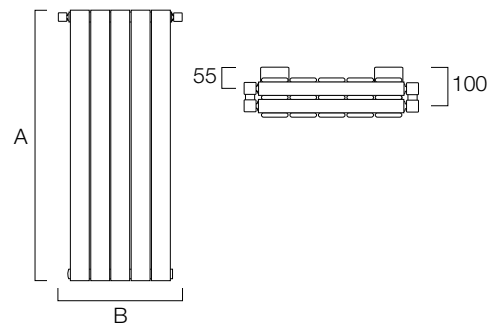

Underneath Connections	Ex VAT	Inc VAT
B2CONN	£91.00	£109.20

Underneath Connections are made to order only, stock lines are BOE.
Underneath Connections pipe centres = width - 75mm

Optional side panels for double vertical models

Model	Description	White Ex VAT	Colours Ex VAT	White Inc VAT	Colours Inc VAT
PICCDVSP	Side Panel	£95.00	£128.00	£114.00	£153.60

Picchio Triple

shown on page 30

Picchio Triple Vertical

Model	Height A (mm)	Width B (mm)	Watts Δt 50°C	Btu's Δt 50°C	White Ex VAT	Colours Ex VAT	White Inc VAT	Colours Inc VAT
PICCTV1034	1010	381	736	2511	£740.00	£925.00	£888.00	£1,110.00
PICCTV1049	1010	531	1105	3770	£905.00	£1,131.00	£1,086.00	£1,357.20
PICCTV1064	1010	681	1473	5026	£1,084.00	£1,355.00	£1,300.80	£1,626.00
PICCTV1234	1210	381	863	2945	£875.00	£1,094.00	£1,050.00	£1,312.80
PICCTV1249	1210	531	1295	4419	£1,061.00	£1,327.00	£1,273.20	£1,592.40
PICCTV1264	1210	681	1726	5889	£1,288.00	£1,610.00	£1,545.60	£1,932.00
PICCTV1534	1510	381	1051	3586	£980.00	£1,225.00	£1,176.00	£1,470.00
PICCTV1549	1510	531	1576	5377	£1,280.00	£1,600.00	£1,536.00	£1,920.00
PICCTV1564	1510	681	2102	7172	£1,491.00	£1,863.00	£1,789.20	£2,235.60
PICCTV1834	1810	381	1238	4224	£1,029.00	£1,286.00	£1,234.80	£1,543.20
PICCTV1849	1810	531	1857	6336	£1,361.00	£1,701.00	£1,633.20	£2,041.20
PICCTV1864	1810	681	2477	8452	£1,612.00	£2,015.00	£1,934.40	£2,418.00
PICCTV2034	2010	381	1362	4647	£1,213.00	£1,516.00	£1,455.60	£1,819.20
PICCTV2049	2010	531	2044	6974	£1,556.00	£1,945.00	£1,867.20	£2,334.00
PICCTV2064	2010	681	2725	9298	£1,902.00	£2,378.00	£2,282.40	£2,853.60

Picchio Triple	Pipe centres left to right	Pipe centre for flow	Pipe centres for return	Depth from wall
Triple vertical	width - 76mm + valves	55mm	100mm	128mm

Automatic bleed valve included with these radiators