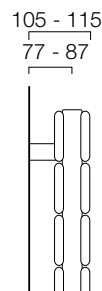

Picchio Horizontal

shown on pages 28 - 29

All stocked radiators have prices listed in purple and will be delivered in 3 - 5 working days.

Picchio Single Horizontal

Model	Height A (mm)	Width B (mm)	Watts Δt 50°C	Btu's Δt 50°C	White Ex VAT	Colours Ex VAT	White Inc VAT	Colours Inc VAT
PICCSH3061	305	610	198	676	£223.00	£311.00	£267.60	£373.20
PICCSH4561	455	610	298	1017	£268.00	£373.00	£321.60	£447.60
PICCSH6061	605	610	397	1355	£333.00	£464.00	£399.60	£556.80
PICCSH7561	755	610	496	1692	£394.00	£549.00	£472.80	£658.80
PICCSH9061	905	610	595	2030	£473.00	£659.00	£567.60	£790.80
PICCSH3010	305	1010	319	1088	£259.00	£362.00	£310.80	£434.40
PICCSH4510	455	1010	479	1634	£317.00	£443.00	£380.40	£531.60
PICCSH6010	605	1010	639	2180	£381.00	£530.00	£457.20	£636.00
PICCSH7510	755	1010	798	2723	£470.00	£655.00	£564.00	£786.00
PICCSH9010	905	1010	958	3269	£564.00	£787.00	£676.80	£944.40
PICCSH1010	1055	1010	1118	3816	£699.00	£973.00	£838.80	£1,167.60
PICCSH3015	305	1510	469	1601	£317.00	£443.00	£380.40	£531.60
PICCSH4515	455	1510	703	2399	£415.00	£578.00	£498.00	£693.60
PICCSH6015	605	1510	937	3198	£484.00	£673.00	£580.80	£807.60
PICCSH7515	755	1510	1172	4000	£578.00	£805.00	£693.60	£966.00
PICCSH9015	905	1510	1406	4799	£694.00	£966.00	£832.80	£1,159.20
PICCSH3018	305	1810	555	1894	£333.00	£465.00	£399.60	£558.00
PICCSH4518	455	1810	833	2843	£441.00	£614.00	£529.20	£736.80
PICCSH6018	605	1810	1111	3792	£523.00	£728.00	£627.60	£873.60
PICCSH3020	305	2010	614	2096	£369.00	£514.00	£442.80	£616.80
PICCSH4520	455	2010	921	3143	£476.00	£663.00	£571.20	£795.60
PICCSH6020	605	2010	1228	4191	£573.00	£798.00	£687.60	£957.60

Picchio Double Horizontal