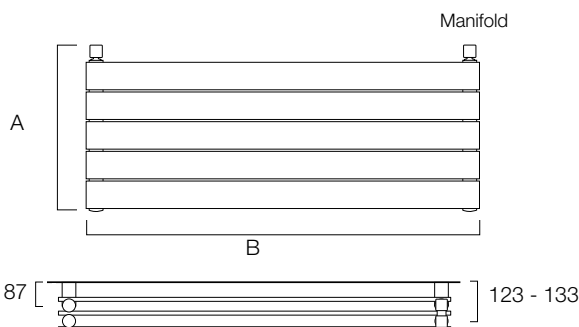

Automatic bleed valve included with these radiators

Optional side panels for double horizontal models

Model	Description	White Ex VAT	Colours Ex VAT	White Inc VAT	Colours Inc VAT
PICCDHSP	Side Panel	£50.00	£68.00	£60.00	£81.60

Picchio Triple

shown on page 30

Picchio Triple Horizontal

Model	Height A (mm)	Width B (mm)	Watts Δt 50°C	Btu's Δt 50°C	White Ex VAT	Colours Ex VAT	White Inc VAT	Colours Inc VAT
PICCTH3410	343	1010	720	2457	£740.00	£925.00	£888.00	£1,110.00
PICCTH4910	493	1010	1080	3685	£905.00	£1,131.00	£1,086.00	£1,357.20
PICCTH6410	643	1010	1440	4913	£1,084.00	£1,355.00	£1,300.80	£1,626.00
PICCTH3412	343	1210	872	2975	£875.00	£1,094.00	£1,050.00	£1,312.80
PICCTH4912	493	1210	1308	4463	£1,061.00	£1,327.00	£1,273.20	£1,592.40
PICCTH6412	643	1210	1744	5951	£1,288.00	£1,610.00	£1,545.60	£1,932.00
PICCTH3415	343	1510	1094	3733	£980.00	£1,225.00	£1,176.00	£1,470.00
PICCTH4915	493	1510	1642	5603	£1,280.00	£1,600.00	£1,536.00	£1,920.00
PICCTH6415	643	1510	2189	7469	£1,491.00	£1,863.00	£1,789.20	£2,235.60
PICCTH3418	343	1810	1315	4487	£1,029.00	£1,286.00	£1,234.80	£1,543.20
PICCTH4918	493	1810	1973	6732	£1,361.00	£1,701.00	£1,633.20	£2,041.20
PICCTH6418	643	1810	2630	8974	£1,612.00	£2,015.00	£1,934.40	£2,418.00
PICCTH3420	343	2010	1461	4985	£1,213.00	£1,516.00	£1,455.60	£1,819.20
PICCTH4920	493	2010	2191	7476	£1,556.00	£1,945.00	£1,867.20	£2,334.00
PICCTH6420	643	2010	2921	9966	£1,902.00	£2,378.00	£2,282.40	£2,853.60