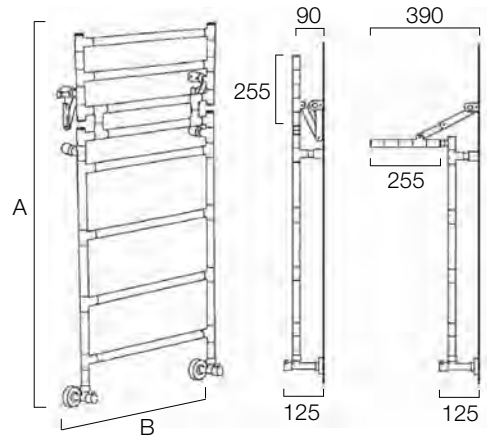

Model	Height A (mm)	Width B (mm)	Watts Δt 50°C	Btu's Δt 50°C	Chrome Ex VAT	Chrome Inc VAT
CAMB1135C	1135	350	322	1099	£959.00	£1,150.80
CAMB1150C	1135	500	352	1200	£1,072.00	£1,286.40
CAMB1180C	1135	800	382	1298	£1,211.00	£1,453.20

Please note; the width quoted is the width of the collectors, please allow an additional 200mm for the shelf latches.

Cambridge	Pipe centres left to right	Maximum depth from wall
Cambridge	width - 32mm	390mm
Integral valves included with the Cambridge		

Traditional Ancona	Pipe centres left to right	Maximum depth from wall
Traditional Ancona	550mm	295mm
Integral valves included with the Traditional Ancona		

York

shown on page 86

Model	Height A (mm)	Width B (mm)	Watts Δt 50°C	Btu's Δt 50°C	Chrome Ex VAT	Chrome Inc VAT
YORK1558C	1500	585	782	2669	£1,050.00	£1,260.00