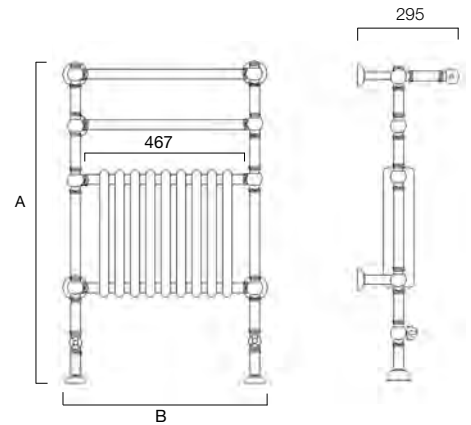

Model	Height A (mm)	Width B (mm)	Watts Δt 50°C	Btu's Δt 50°C	Chrome Ex VAT	Chrome Inc VAT
CAMB1135C	1135	350	322	1099	£959.00	£1,150.80
CAMB1150C	1135	500	352	1200	£1,072.00	£1,286.40
CAMB1180C	1135	800	382	1298	£1,211.00	£1,453.20

Please note; the width quoted is the width of the collectors, please allow an additional 200mm for the shelf latches.

Cambridge	Pipe centres left to right	Maximum depth from wall
Cambridge	width - 32mm	390mm
Integral valves included with the Cambridge		

Traditional Ancona	Pipe centres left to right	Maximum depth from wall
Traditional Ancona	550mm	295mm
Integral valves included with the Traditional Ancona		

York

shown on page 86

Model	Height A (mm)	Width B (mm)	Watts Δt 50°C	Btu's Δt 50°C	Chrome Ex VAT	Chrome Inc VAT
YORK1558C	1500	585	782	2669	£1,050.00	£1,260.00

York	Pipe centres left to right	Maximum depth from wall
York	width - 147mm + valves	240mm

Non stock radiators are bespoke & made to order. Delivery times may be extended during factory holiday closures in Jul/Aug & Dec. Delivery times will be confirmed at time of order.