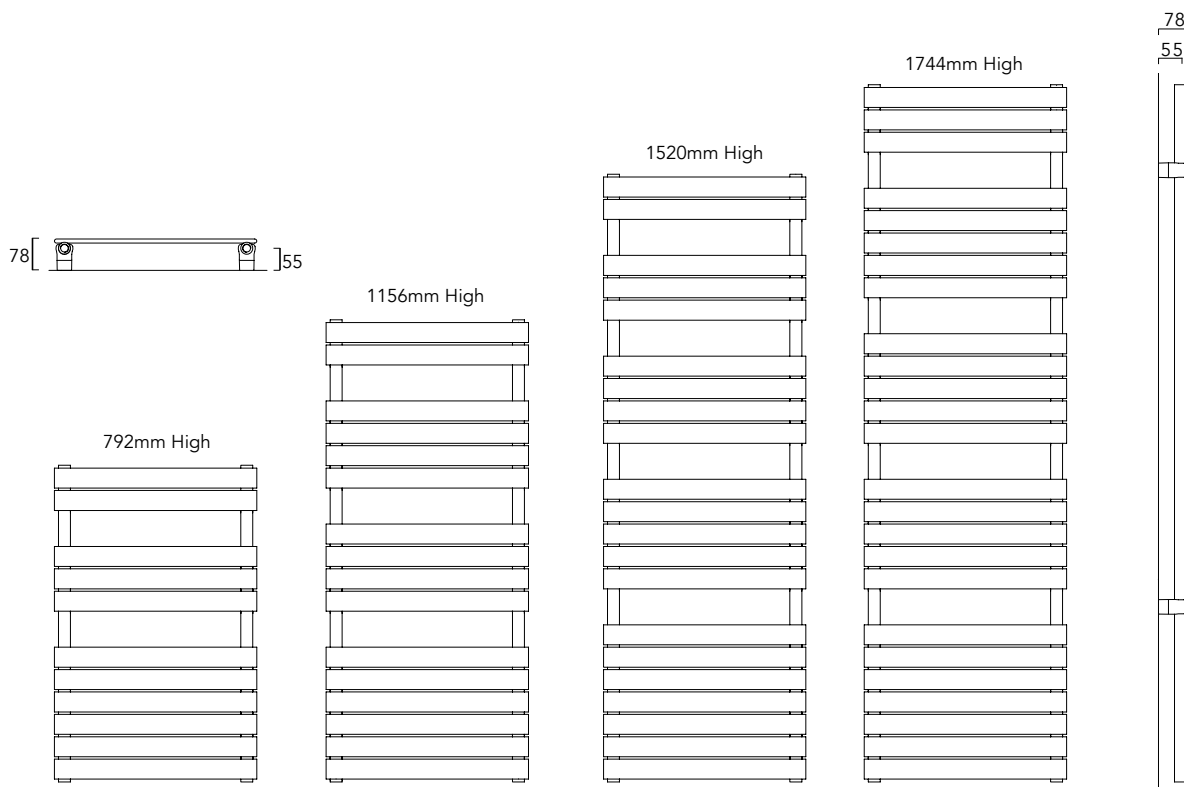

### 792mm & 1156mm

#### Stocked lines in bold

Model	Height (mm)	Width (mm)	Watts Δt 50°C	Btu's Δt 50°C	White Ex VAT	Colours Ex VAT	White Inc VAT	Colours Inc VAT
PIATR7945	792	456	377	1286	£216.00	£270.00	£259.20	£324.00
<b>PIATR7950</b>	<b>792</b>	<b>506</b>	<b>412</b>	<b>1406</b>	<b>£218.00</b>	£273.00	<b>£261.60</b>	£327.60
PIATR7955	792	556	447	1525	£219.00	£274.00	£262.80	£328.80
<b>PIATR7960</b>	<b>792</b>	<b>606</b>	<b>483</b>	<b>1648</b>	<b>£223.00</b>	£279.00	<b>£267.60</b>	£334.80
PIATR7975	792	756	588	2006	£228.00	£285.00	£273.60	£342.00
PIATR1145	1156	456	507	1730	£264.00	£330.00	£316.80	£396.00
<b>PIATR1150</b>	<b>1156</b>	<b>506</b>	<b>558</b>	<b>1904</b>	<b>£267.00</b>	£334.00	<b>£320.40</b>	£400.80
PIATR1155	1156	556	608	2074	£269.00	£336.00	£322.80	£403.20
<b>PIATR1160</b>	<b>1156</b>	<b>606</b>	<b>658</b>	<b>2245</b>	<b>£272.00</b>	£340.00	<b>£326.40</b>	£408.00
PIATR1175	1156	756	808	2757	£282.00	£353.00	£338.40	£423.60

### 1520mm & 1744mm

Pipe centres left to right	Pipe centres from wall	Depth from wall
width - 50mm	55mm	78mm