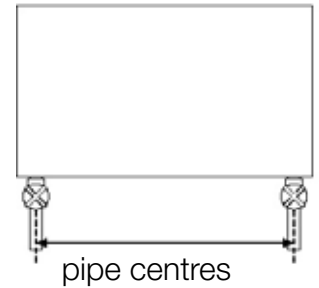

## Water Lily

Supplied with 4 brackets, 2 for the top and 2 for the bottom.  
 35mm round collectors.  
 70mm flat cross tubes.

Automatic bleed valve included with these radiators.

Pipe centres left to right = width of radiator - 60mm

Pipe centres from wall = 53mm

Depth from wall = 84mm

Please note B2 connections only.