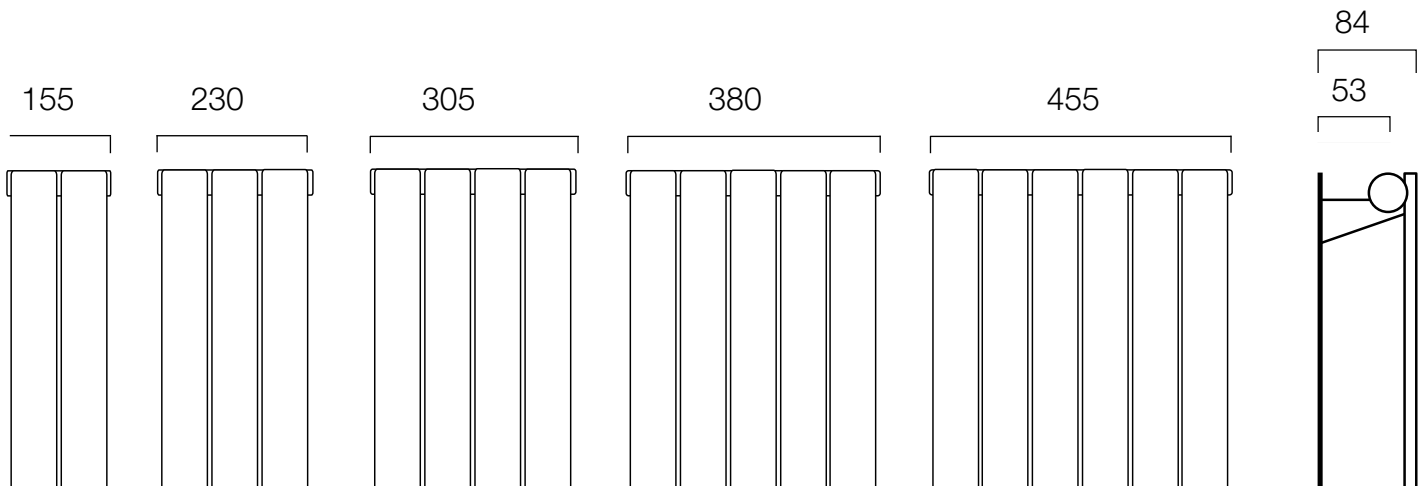

## Water Lily

Supplied with 4 brackets, 2 for the top and 2 for the bottom.  
 35mm round collectors.  
 70mm flat cross tubes.

Automatic bleed valve included with these radiators.

Pipe centres left to right = width of radiator - 60mm

Pipe centres from wall = 53mm

Depth from wall = 84mm

Please note B2 connections only.