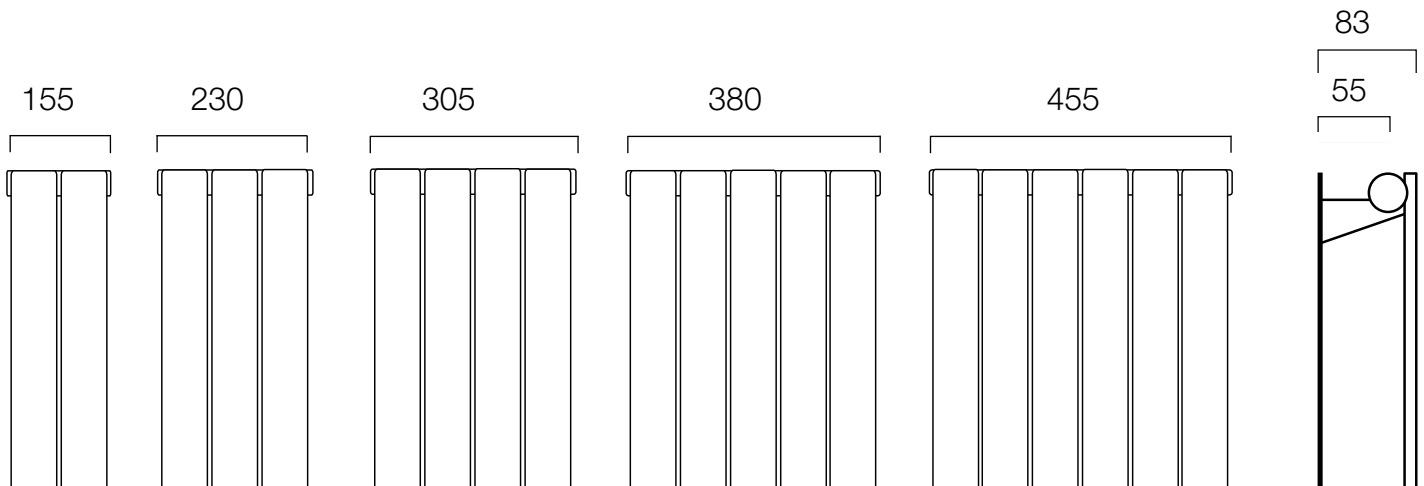

Water Lily

Supplied with 4 brackets, 2 for the top and 2 for the bottom.
 35mm round collectors.
 70mm flat cross tubes.

Automatic bleed valve included with these radiators.

Pipe centres left to right = width of radiator - 60mm

Pipe centres from wall = 55mm

Depth from wall = 83mm

Please note B2 connections only.

Important Note

The Radiator Company recommend that existing or new pipework is not adjusted until the radiator or towel rail is installed in its final position.