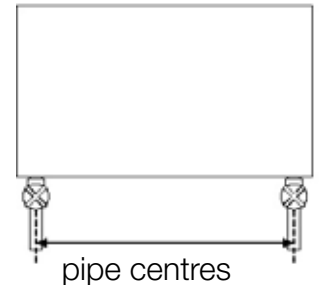

Water Lily

Supplied with 4 brackets, 2 for the top and 2 for the bottom.
 35mm round collectors.
 70mm flat cross tubes.

Automatic bleed valve included with these radiators.

Pipe centres left to right = width of radiator - 60mm

Pipe centres from wall = 55mm

Depth from wall = 83mm

Please note B2 connections only.

Important Note

The Radiator Company recommend that existing or new pipework is not adjusted until the radiator or towel rail is installed in its final position.