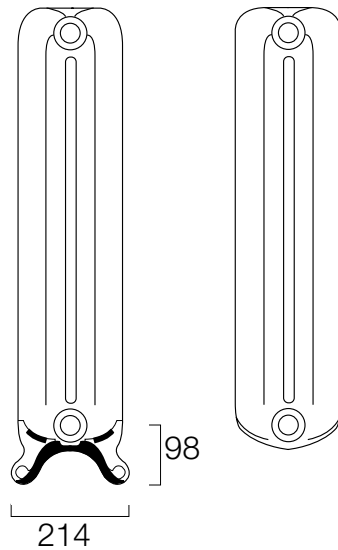

## Vecchia

Pipe centres left to right = width plus valves.

As a free standing radiator, pipe centres from wall depend on final position.

461mm

615mm

769mm

### Please Note:

The Vecchia is not a sectional product but is available in three popular sizes in a dark grey colour only. Vecchias are now supplied with ½" B.O.E. (Bottom Opposite End) connections as standard. T.B.S.E (Top Bottom Same End) connections are available as an option; please specify at time of order.