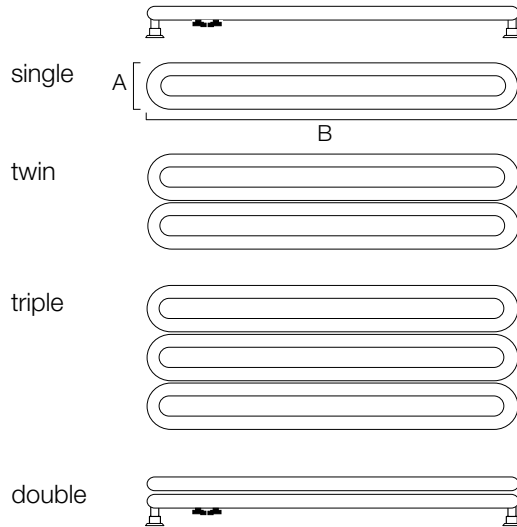

Tuboni

60mm continuous tubing.

Automatic bleed valve included with these radiators.

Pipe centres left to right = 50mm

Depth from wall:	single	= 140mm
	twin	= 140mm
	triple	= 140mm
	double	= 220mm

Tuboni Horizontal

vertical

Pipe centres left to right:	single	= 50mm
	twin	= 225mm
	triple	= 450mm
	double	= 50mm

Depth from wall:	single	= 140mm
	twin	= 140mm
	triple	= 140mm
	double	= 220mm

Allowance for inclusive valves:		
	single	= height + 60mm
	twin	= height + 60mm
	triple	= height + 60mm
	double	= N/A

Tuboni Vertical

Please Note: Double vertical models are available with side connections only (as horizontal models).

double vertical connections

Important Note

The Radiator Company recommend that existing or new pipework is not adjusted until the radiator or towel rail is installed in its final position.