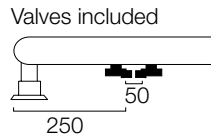

Tuboni

60mm continuous tubing.

Automatic bleed valve included with these radiators.

Pipe centres left to right = 50mm

Depth from wall:	single	= 140mm
	twin	= 140mm
	triple	= 140mm
	double	= 220mm

Tuboni Horizontal

vertical

Pipe centres left to right:	single	= 50mm
	twin	= 225mm
	triple	= 450mm
	double	= 50mm

Depth from wall:	single	= 140mm
	twin	= 140mm
	triple	= 140mm
	double	= 220mm

Allowance for inclusive valves:		
	single	= height + 60mm
	twin	= height + 60mm
	triple	= height + 60mm
	double	= N/A