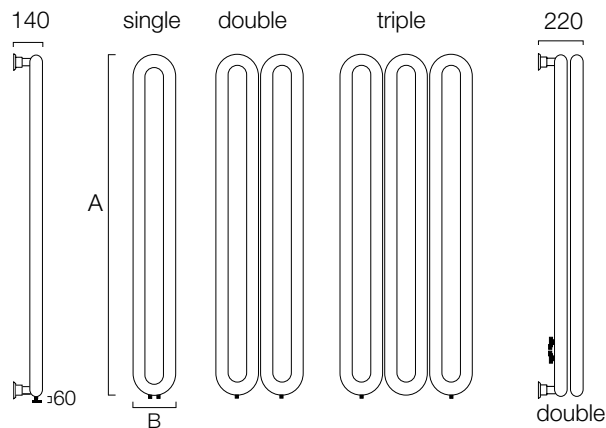

Tuboni

60mm continuous tubing.

Automatic bleed valve included with these radiators.

Pipe centres left to right = 50mm

Depth from wall:	single	= 140mm
	twin	= 140mm
	triple	= 140mm
	double	= 220mm

Tuboni Horizontal

vertical

Pipe centres left to right:	single	= 50mm
	twin	= 225mm
	triple	= 450mm
	double	= 50mm

Depth from wall:	single	= 140mm
	twin	= 140mm
	triple	= 140mm
	double	= 220mm

Allowance for inclusive valves:		
	single	= height + 60mm
	twin	= height + 60mm
	triple	= height + 60mm
	double	= N/A

Tuboni Vertical

Please Note: Double vertical models are available with side connections only (as horizontal models).

double vertical connections

Important Note

The Radiator Company recommend that existing or new pipework is not adjusted until the radiator or towel rail is installed in its final position.