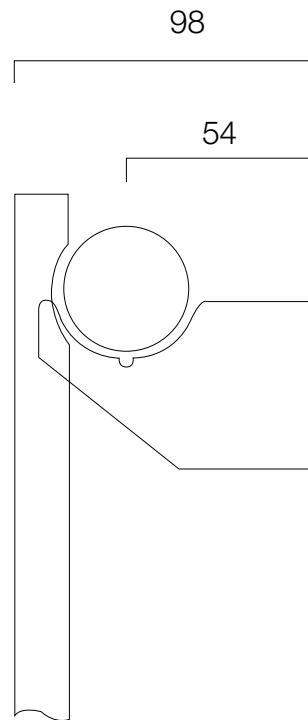

TreO

Supplied with 3 brackets, 2 for the top and 1 for the bottom.
25mm tubular radiator cloaked with a steel cover.

Automatic bleed valve included with these radiators.

Pipe centres left to right = width of radiator + valves

Pipe centres from wall = 54mm

Depth from wall = 98mm

B2 connections must be specified at time of order

B2 pipe centres = width - 110mm

Important Note

The Radiator Company recommend that existing or new pipework is not adjusted until the radiator or towel rail is installed in its final position.