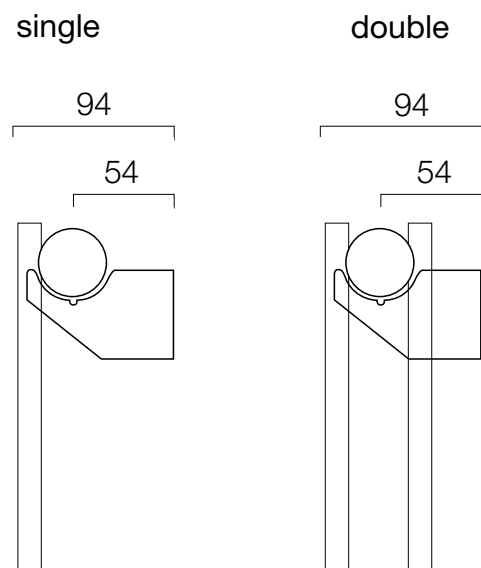

## TRC 25

Supplied with 4 brackets - 2 for the top and 2 for the bottom.  
 35mm collectors.  
 25mm cross tubes.

Automatic bleed valve included with these radiators.

### horizontal

Pipe centres left to right = width of radiator - 40mm  
 Pipe centres from wall = 54mm  
 Depth from wall = 94mm

### vertical

Pipe centres left to right = width of radiator + valves  
 Pipe centres from wall = 54mm  
 Depth from wall = 94mm

B2 connections must be specified at time of order  
 B2 pipe centres = width - 80mm