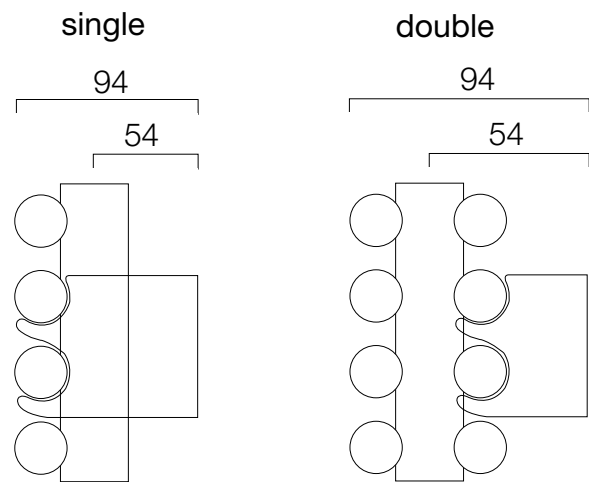

## TRC 25

Supplied with 4 brackets - 2 for the top and 2 for the bottom.  
 35mm collectors.  
 25mm cross tubes.

Automatic bleed valve included with these radiators.

### horizontal

Pipe centres left to right = width of radiator - 40mm  
 Pipe centres from wall = 54mm  
 Depth from wall = 94mm

### vertical

Pipe centres left to right = width of radiator + valves  
 Pipe centres from wall = 54mm  
 Depth from wall = 94mm

B2 connections must be specified at time of order  
 B2 pipe centres = width - 80mm