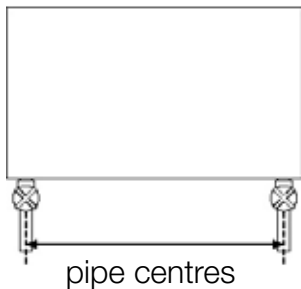

## TRC 25

Supplied with 4 brackets - 2 for the top and 2 for the bottom.  
 35mm collectors.  
 25mm cross tubes.

Automatic bleed valve included with these radiators.

### horizontal

Pipe centres left to right = width of radiator - 40mm  
 Pipe centres from wall = 54mm  
 Depth from wall = 94mm

### vertical

Pipe centres left to right = width of radiator + valves  
 Pipe centres from wall = 54mm  
 Depth from wall = 94mm

B2 connections must be specified at time of order  
 B2 pipe centres = width - 80mm