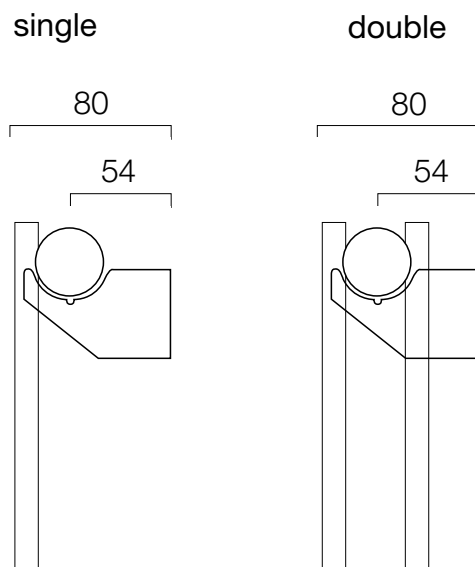

TRC 13

Supplied with 4 brackets - 2 for the top and 2 for the bottom.
 35mm collectors.
 13mm cross tubes.

Automatic bleed valve included with these radiators.

horizontal

Pipe centres left to right = width of radiator - 40mm
 Pipe centres from wall = 54mm
 Depth from wall = 80mm

vertical

Pipe centres left to right = width of radiator + valves
 Pipe centres from wall = 54mm
 Depth from wall = 80mm

B2 connections must be specified at time of order
 B2 pipe centres = width - 58mm

Important Note