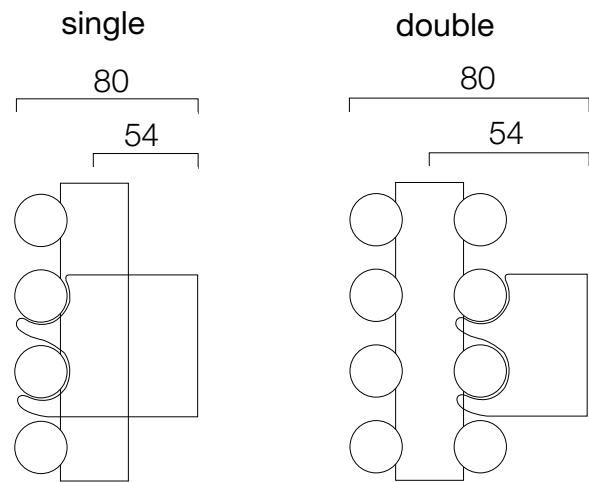

## TRC 13

Supplied with 4 brackets - 2 for the top and 2 for the bottom.  
 35mm collectors.  
 13mm cross tubes.

Automatic bleed valve included with these radiators.

### horizontal

Pipe centres left to right = width of radiator - 40mm  
 Pipe centres from wall = 54mm  
 Depth from wall = 80mm

### vertical

Pipe centres left to right = width of radiator + valves  
 Pipe centres from wall = 54mm  
 Depth from wall = 80mm

B2 connections must be specified at time of order  
 B2 pipe centres = width - 58mm