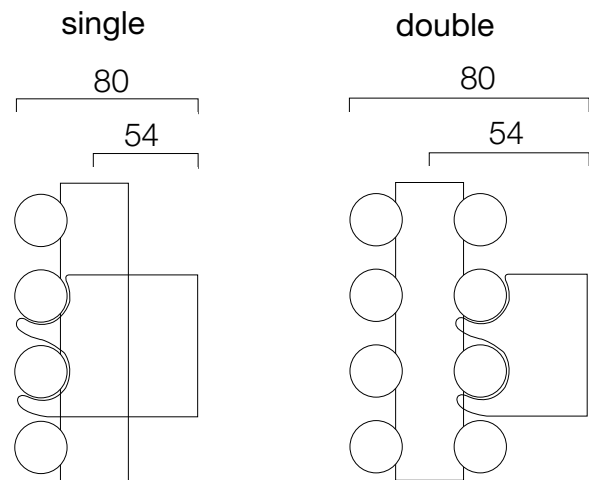

TRC 13

Supplied with 4 brackets - 2 for the top and 2 for the bottom.
 35mm collectors.
 13mm cross tubes.

Automatic bleed valve included with these radiators.

horizontal

Pipe centres left to right = width of radiator - 40mm
 Pipe centres from wall = 54mm
 Depth from wall = 80mm

vertical

Pipe centres left to right = width of radiator + valves
 Pipe centres from wall = 54mm
 Depth from wall = 80mm

B2 connections must be specified at time of order
 B2 pipe centres = width - 58mm

Important Note