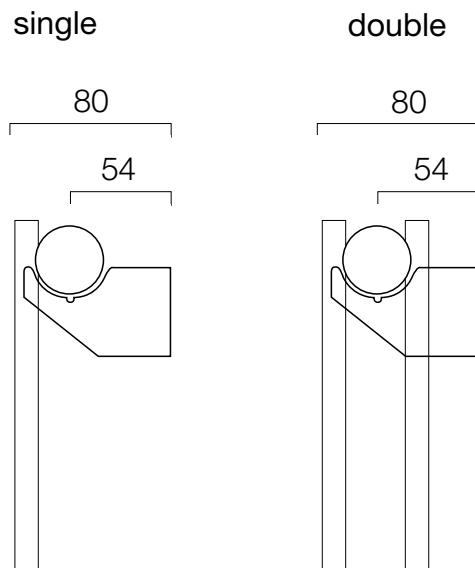

## TRC 13

Supplied with 4 brackets - 2 for the top and 2 for the bottom.  
 35mm collectors.  
 13mm cross tubes.

Automatic bleed valve included with these radiators.

### horizontal

Pipe centres left to right = width of radiator - 40mm  
 Pipe centres from wall = 54mm  
 Depth from wall = 80mm

### vertical

Pipe centres left to right = width of radiator + valves  
 Pipe centres from wall = 54mm  
 Depth from wall = 80mm

B2 connections must be specified at time of order  
 B2 pipe centres = width - 58mm