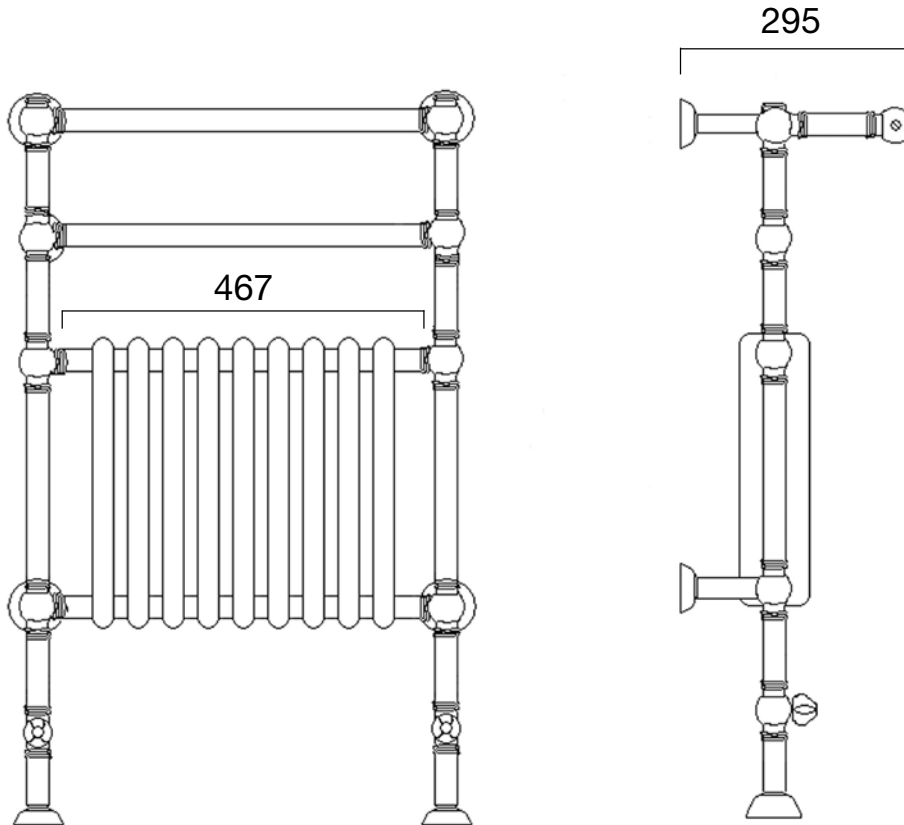

Traditional Ancona

Brass and Steel

Brass: 32mm collectors, 32mm cross tubes.

Steel Multi Column Sections

Pipe centres left to right = 550mm

Maximum depth from wall = 295mm

Please note: the Traditional Ancona is supplied with integral valves and has floor connections only.

Important Note

The Radiator Company recommend that existing or new pipework is not adjusted until the radiator or towel rail is installed in its final position.

For further information please call us on: