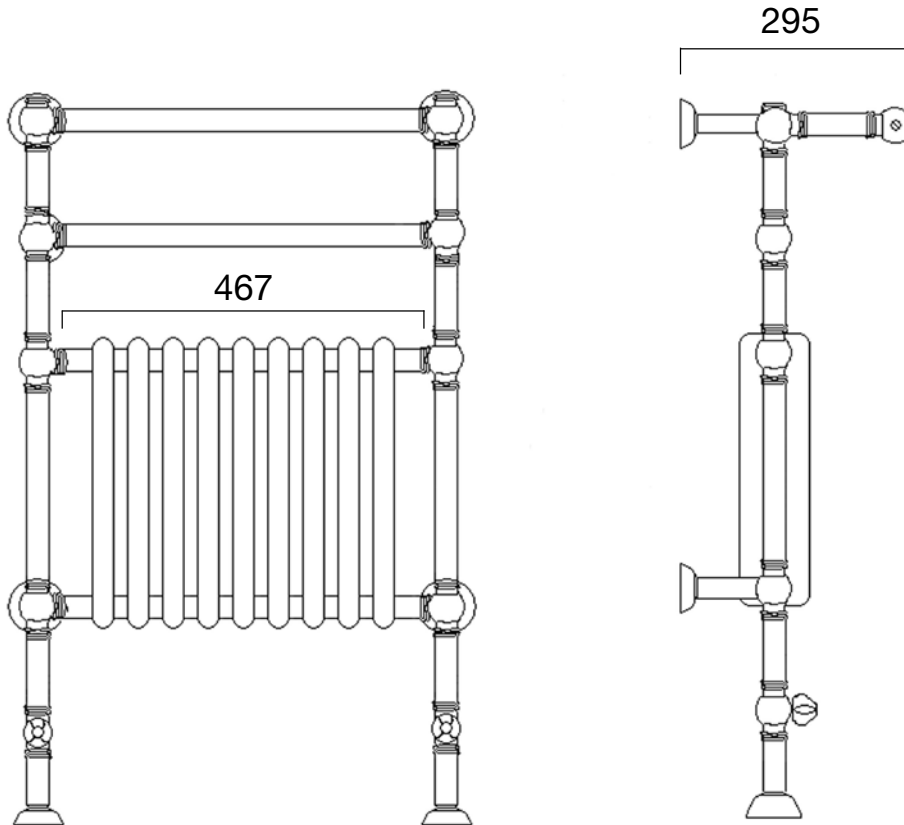

Traditional Ancona

Brass and Steel

Brass: 32mm collectors, 32mm cross tubes.

Steel Multi Columns

Pipe centres left to right = 550mm

Maximum depth from wall = 295mm

Important Note

The Radiator Company recommend that existing or new pipework is not adjusted until the radiator or towel rail is installed in its final position.