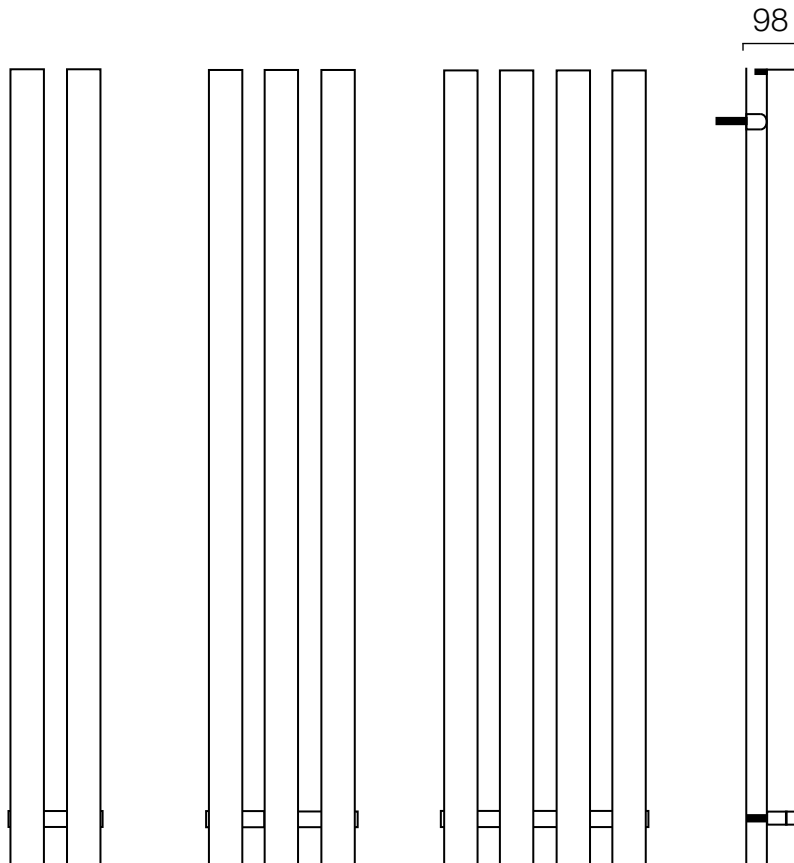

Square

2 tube = supplied with 4 brackets

3 tube = supplied with 5 brackets

4 tube = supplied with 6 brackets

Automatic bleed valves included with these radiators.

Pipe centres left to right = width of radiator + valves

Pipe centres from wall = 73mm

Depth from wall = 98mm

Important Note

Please ensure you read and follow the fittings instructions for this radiator carefully.

The Radiator Company recommend that existing or new pipework is not adjusted until the radiator or towel rail is installed in its final position.