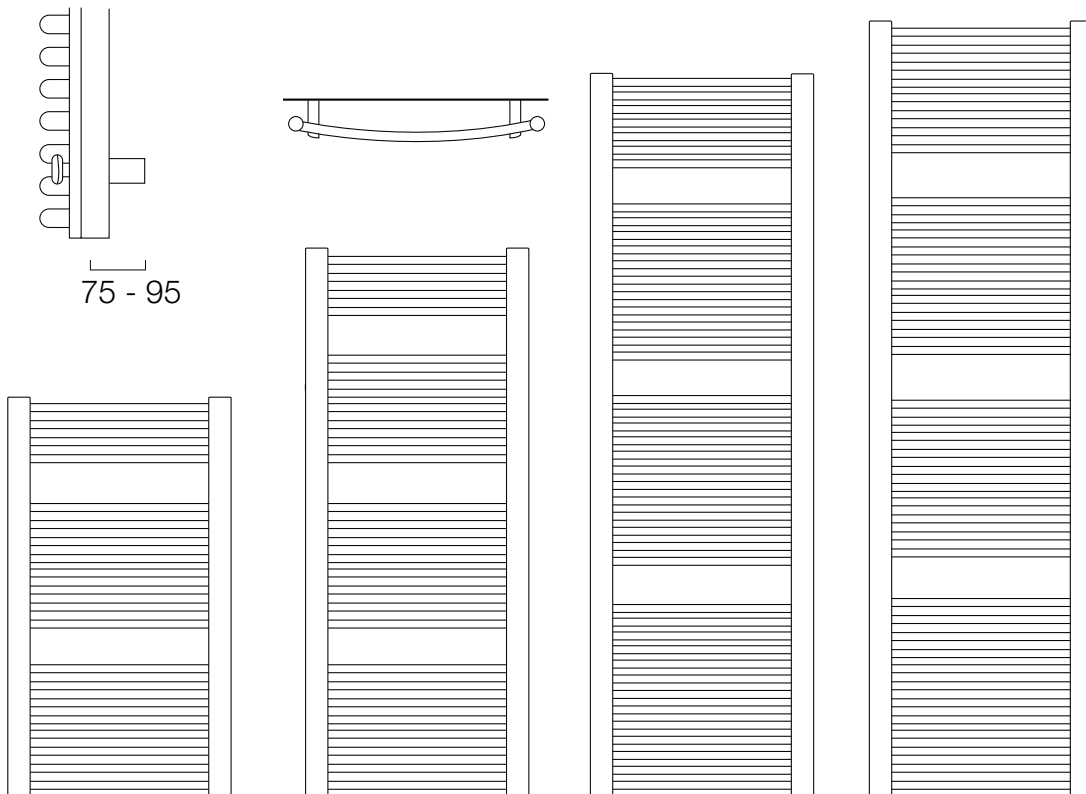

Poppy

Supplied with 4 brackets, 2 for the top and 2 for the bottom.
 40mm 'D' shaped collectors.
 19mm cross tubes.

Automatic bleed valve included with these radiators.

Pipe centres left to right = width - 50mm

Pipe centres from wall = 75mm - 95mm

Please note: the Poppy is suitable for dual application.

Important Note

The Radiator Company recommend that existing or new pipework is not adjusted until the radiator or towel rail is installed in its final position.