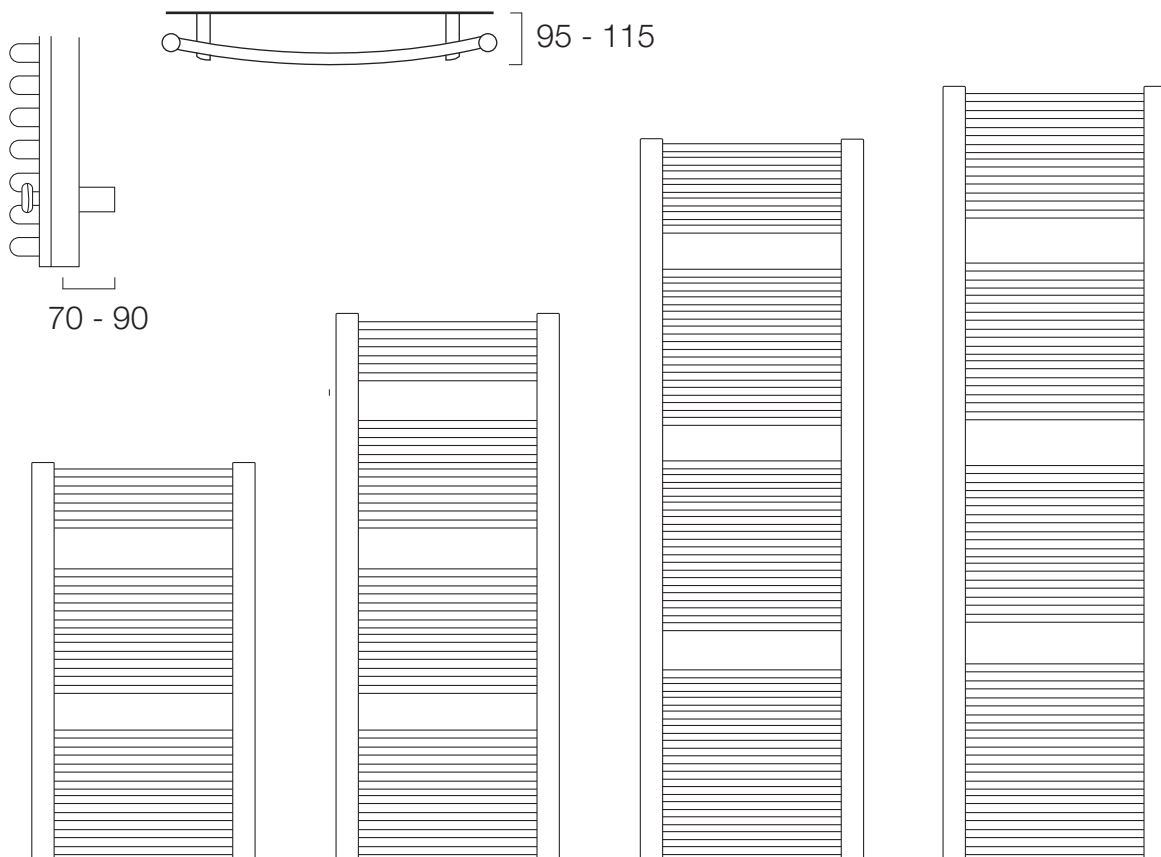

Poppy

Supplied with 4 brackets, 2 for the top and 2 for the bottom.
 40mm 'D' shaped collectors.
 19mm cross tubes.

Automatic bleed valve included with these radiators.

Pipe centres left to right = width - 50mm
 Pipe centres from wall = 70mm - 90mm

Important Note

The Radiator Company recommend that existing or new pipework is not adjusted until the radiator or towel rail is installed in its final position.

For further information please call us on: