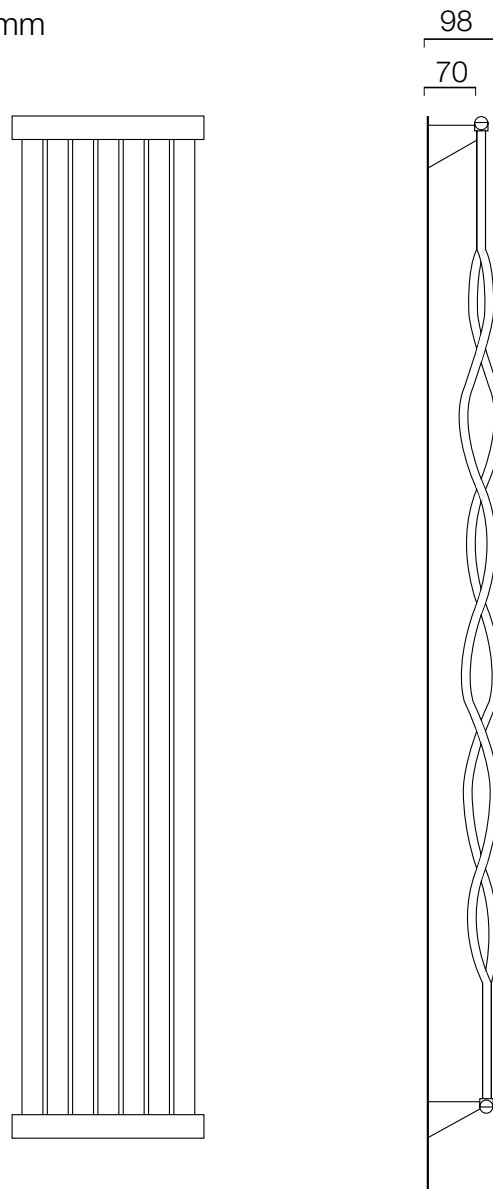

Ocean Double

Supplied with 4 brackets, 2 for the top and 2 for the bottom.
 40mm 'D' shaped collectors.
 30mm oval cross tubes.

Automatic bleed valve included with these radiators.

Pipe centres left to right = width of radiator + valves

Pipe centres from wall = 50mm

Depth from wall = 98mm

B2 connections must be specified at time of order

B2 pipe centres = width - 40mm

Important Note

The Radiator Company recommend that existing or new pipework is not adjusted until the radiator or towel rail is installed in its final position.