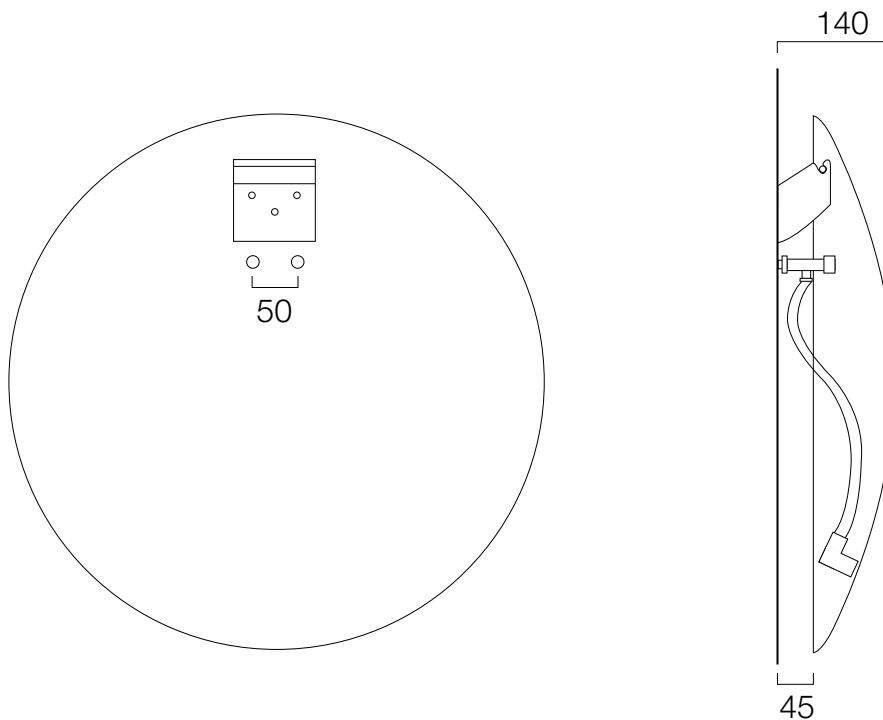

## Moon

The Moon can be supplied with connections for conventional plumbing or electric only. Please specify at the time of ordering.

660mm diameter disc.

Depth from wall = 140mm

Connections from pipe work is via flexi hose, if wet system.