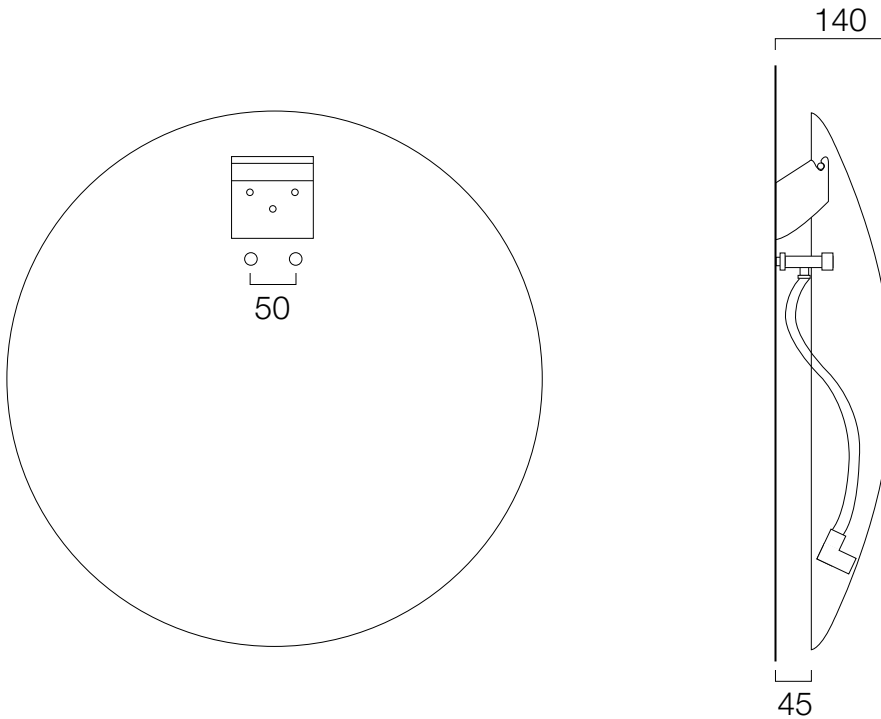

Moon

Cast Aluminium
660mm diameter disc.

Depth from wall = 140mm

Please note: Connections from pipe work is via flexi hose.

Please note: Due to the position of the electric element, a small section on the base of the Moon will not heat up, however this will not affect heat output.