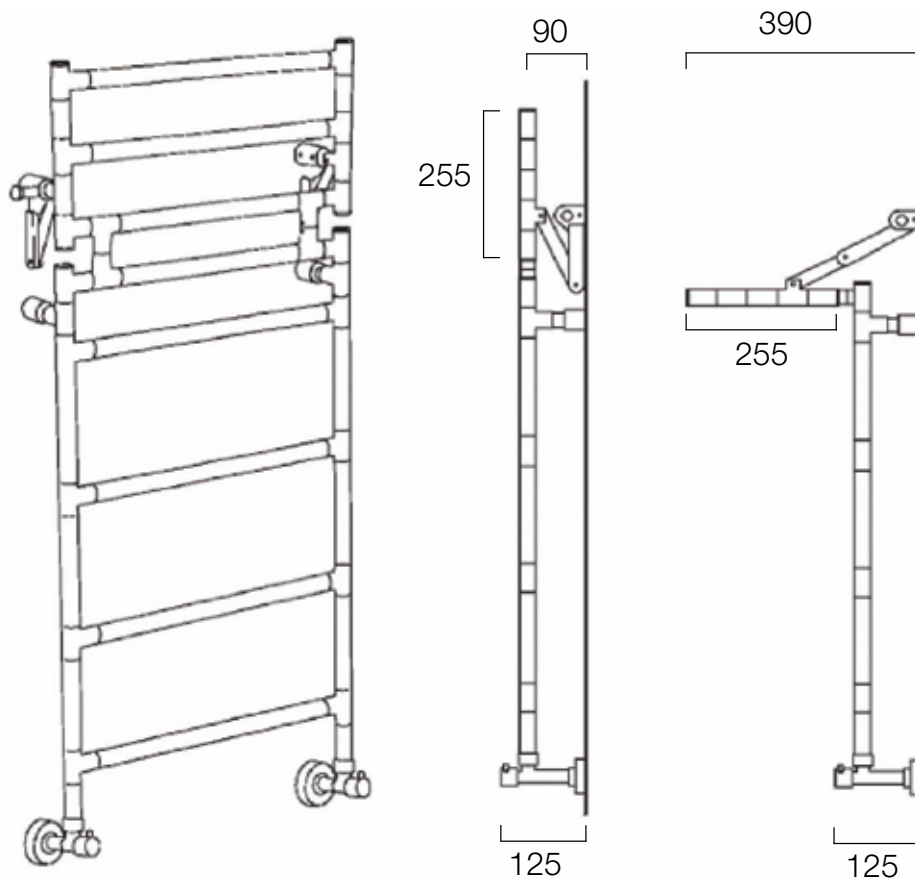

Cambridge

Supplied with 6 fixing brackets, 2 for the shelf, 2 for the top and 2 for the bottom

25mm collectors.
25mm cross tubes.

Please note: The Cambridge is supplied with integral valves and is available for a direct system.

Pipe centres left to right = width - 32mm
Maximum depth from wall = 390mm

Important Note

The Radiator Company recommend that existing or new pipework is not adjusted until the radiator or towel rail is installed in its final position.