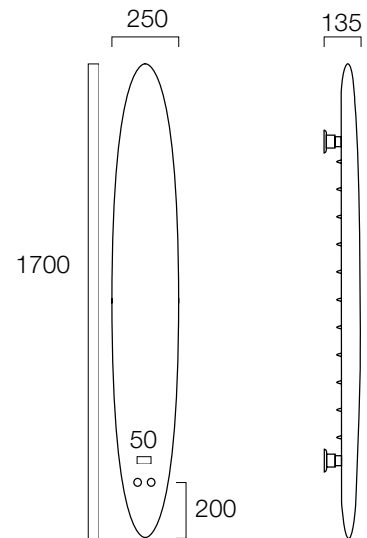

## Blade vertical

Supplied with 2 brackets, 1 for the top and 1 for the bottom.

Automatic bleed valve included with these radiators.

Pipe centres left to right = 50mm

Depth from wall = 135mm

## Blade horizontal

Supplied with 2 brackets, 1 for the top and 1 for the bottom.

Automatic bleed valve included with these radiators.

Pipe centres left to right = 50mm

Depth from wall = 135mm

## Blade towel rail

Supplied with 2 brackets, 1 for the top and 1 for the bottom.

Automatic bleed valve included with these radiators.

Pipe centres left to right = 50mm

Depth from wall = 205mm