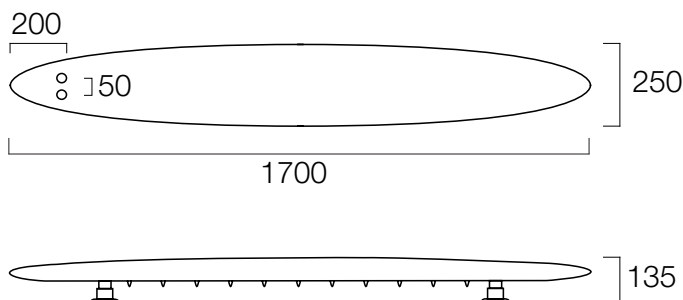

## Blade vertical

Supplied with 2 brackets, 1 for the top and 1 for the bottom.

Automatic bleed valve included with these radiators.

Pipe centres left to right = 50mm

Depth from wall = 135mm

## Blade horizontal

Supplied with 2 brackets, 1 for the top and 1 for the bottom.

Automatic bleed valve included with these radiators.

Pipe centres left to right = 50mm

Depth from wall = 135mm

## Blade towel rail

Supplied with 2 brackets, 1 for the top and 1 for the bottom.

Automatic bleed valve included with these radiators.

Pipe centres left to right = 50mm

Depth from wall = 205mm