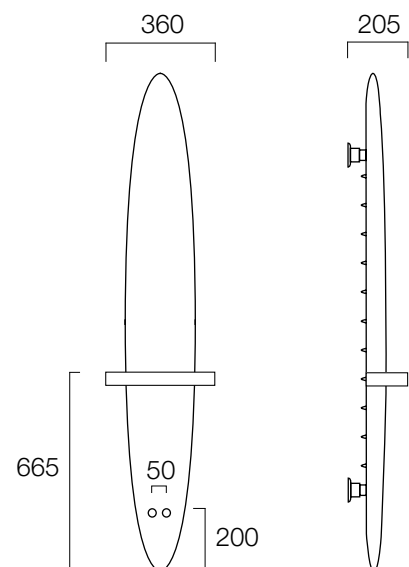

## Blade vertical

Supplied with 2 brackets, 1 for the top and 1 for the bottom.

Automatic bleed valve included with these radiators.

Pipe centres left to right = 50mm

Depth from wall = 135mm

## Blade horizontal

Supplied with 2 brackets, 1 for the top and 1 for the bottom.

Automatic bleed valve included with these radiators.

Pipe centres left to right = 50mm

Depth from wall = 135mm

## Blade towel rail

Supplied with 2 brackets, 1 for the top and 1 for the bottom.

Automatic bleed valve included with these radiators.

Pipe centres left to right = 50mm

Depth from wall = 205mm