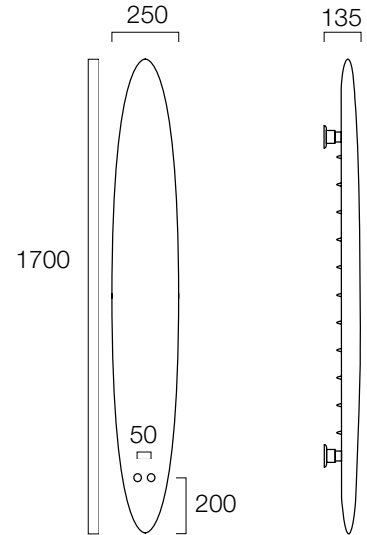

## Blade vertical

Supplied with 2 brackets, 1 for the top and 1 for the bottom.

Automatic bleed valve included with these radiators.

Pipe centres left to right = 50mm

Depth from wall = 135mm

## Blade horizontal

Supplied with 2 brackets;  
1 for the top and 1 for the bottom.

Automatic bleed valve included with these radiators.

Pipe centres left to right = 50mm

Depth from wall = 135mm