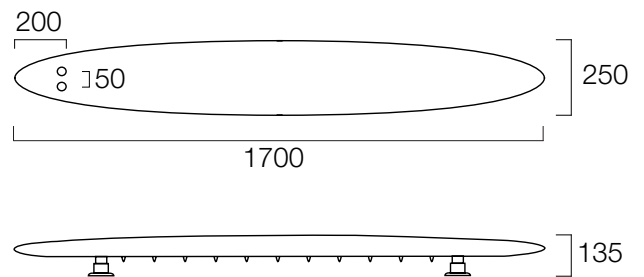

## Blade vertical

Supplied with 2 brackets, 1 for the top and 1 for the bottom.

Automatic bleed valve included with these radiators.

Pipe centres left to right = 50mm

Depth from wall = 135mm

## Blade horizontal

Supplied with 2 brackets;  
1 for the top and 1 for the bottom.

Automatic bleed valve included with these radiators.

Pipe centres left to right = 50mm

Depth from wall = 135mm